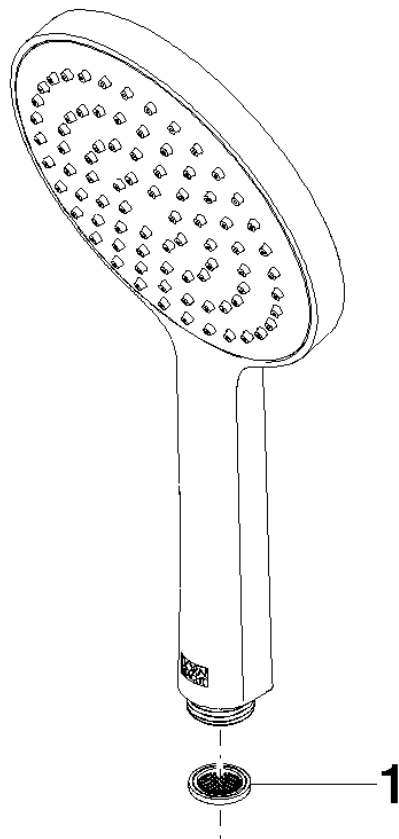

28 017 979

- COMPACT RAIN, max. flow rate 15 l/min (at 3 bar)
- with anti-scale system
- spray head Ø 130 mm
- 1/2" connection
- WRAS 2009011

Intrinsic protection against back flow.

Fits: IMO, LULU, MADISON, MEM, TARA,
CL.1, LISSÉ, VAIA, META, CYO

	Brushed Light Gold	28 017 979-27
	Chrome	28 017 979-00 0010
	Chrome	28 017 979-00
	Brushed Platinum	28 017 979-06 0010
	Brushed Platinum	28 017 979-06
	Platinum	28 017 979-08 0010
	Platinum	28 017 979-08
	Dark Chrome	28 017 979-19
	Dark Chrome	28 017 979-19 0010
	Light Gold	28 017 979-26 0010
	Light Gold	28 017 979-26
	Brushed Light Gold	28 017 979-27 0010
	Brushed Durabrass (23kt Gold)	28 017 979-28
	Brushed Durabrass (23kt Gold)	28 017 979-28 0010
	Matte Black	28 017 979-33
	Matte Black	28 017 979-33 0010
	Brushed Bronze	28 017 979-42 0010
	Brushed Bronze	28 017 979-42
	Brushed Champagne (22kt Gold)	28 017 979-46 0010
	Brushed Champagne (22kt Gold)	28 017 979-46
	Champagne (22kt Gold)	28 017 979-47
	Champagne (22kt Gold)	28 017 979-47 0010
	Brushed Chrome	28 017 979-93
	Brushed Chrome	28 017 979-93 0010
	Brushed Dark Platinum	28 017 979-99
	Brushed Dark Platinum	28 017 979-99 0010

Hand shower - Brushed Light Gold

IMO

28 017 979

28 017 979

mm [inches]

Flow rate chart

Certificates

LGA_29983.

28 017 979

Parts for other finishes can be found here: [Chrome](#)

Spare parts list

No.	Item Number	Name	Quantity used	Delivery time
1	09 23 01 039 90	sieve	1	2