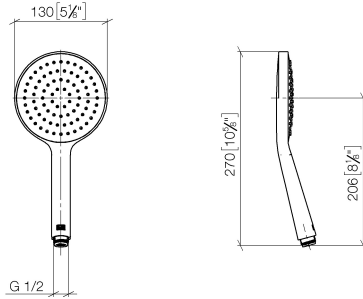

28 017 979

- COMPACT RAIN, max. flow rate 15 l/min (at 3 bar)
- with anti-scale system
- spray head Ø 130 mm
- 1/2" connection
- WRAS 2009011

Intrinsic protection against back flow.

Fits: IMO, LULU, MADISON, MEM, TARA,
CL.1, LISSÉ, VAIA, META, CYO

	Brushed Light Gold	28 017 979-27
	Chrome	28 017 979-00 0010
	Chrome	28 017 979-00
	Brushed Platinum	28 017 979-06 0010
	Brushed Platinum	28 017 979-06
	Platinum	28 017 979-08 0010
	Platinum	28 017 979-08
	Dark Chrome	28 017 979-19
	Dark Chrome	28 017 979-19 0010
	Light Gold	28 017 979-26 0010
	Light Gold	28 017 979-26
	Brushed Light Gold	28 017 979-27 0010
	Brushed Durabrass (23kt Gold)	28 017 979-28
	Brushed Durabrass (23kt Gold)	28 017 979-28 0010
	Matte Black	28 017 979-33
	Matte Black	28 017 979-33 0010
	Brushed Bronze	28 017 979-42 0010
	Brushed Bronze	28 017 979-42
	Brushed Champagne (22kt Gold)	28 017 979-46 0010
	Brushed Champagne (22kt Gold)	28 017 979-46
	Champagne (22kt Gold)	28 017 979-47
	Champagne (22kt Gold)	28 017 979-47 0010
	Brushed Chrome	28 017 979-93
	Brushed Chrome	28 017 979-93 0010
	Brushed Dark Platinum	28 017 979-99
	Brushed Dark Platinum	28 017 979-99 0010

Hand shower - Brushed Light Gold

IMO

28 017 979

28 017 979

mm [inches]

Flow rate chart

Certificates

LGA_29983.