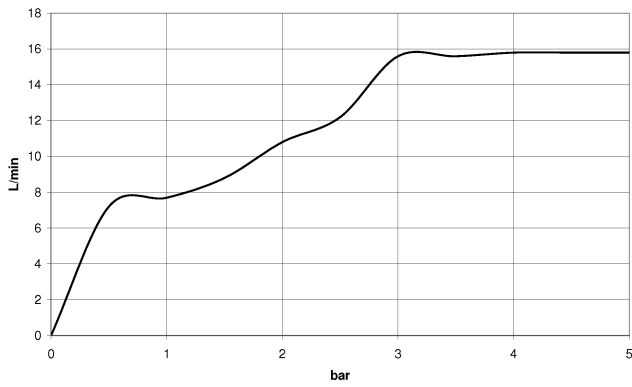

Hand shower - Brushed Light Gold

IMO

28 017 979

28 017 979

mm [inches]

Flow rate chart

Certificates

LGA_29983.