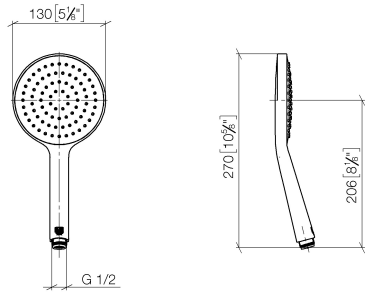

# Hand shower FlowReduce - Brushed Light Gold

IMO

28 017 979

- COMPACT RAIN, max. flow rate 6.8 l/min (at 3 bar)
- with anti-scale system
- spray head Ø 130 mm
- 1/2" connection
- This product can help a building meet the requirements of Green Building Rating Systems, e.g. LEED®, BREEAM®, DGNB

Intrinsic protection against back flow.

Fits: IMO, LULU, MADISON, MEM, TARA, CL.1, LISSÉ, VAIA, META, CYO

	Brushed Light Gold	28 017 979-27 0010
	Chrome	28 017 979-00
	Chrome	28 017 979-00 0010
	Brushed Platinum	28 017 979-06
	Brushed Platinum	28 017 979-06 0010
	Platinum	28 017 979-08
	Platinum	28 017 979-08 0010
	Dark Chrome	28 017 979-19
	Dark Chrome	28 017 979-19 0010
	Light Gold	28 017 979-26 0010
	Light Gold	28 017 979-26
	Brushed Light Gold	28 017 979-27
	Brushed Durabrass (23kt Gold)	28 017 979-28
	Brushed Durabrass (23kt Gold)	28 017 979-28 0010
	Matte Black	28 017 979-33
	Matte Black	28 017 979-33 0010
	Brushed Bronze	28 017 979-42
	Brushed Bronze	28 017 979-42 0010
	Brushed Champagne (22kt Gold)	28 017 979-46
	Brushed Champagne (22kt Gold)	28 017 979-46 0010
	Champagne (22kt Gold)	28 017 979-47
	Champagne (22kt Gold)	28 017 979-47 0010
	Brushed Chrome	28 017 979-93
	Brushed Chrome	28 017 979-93 0010
	Brushed Dark Platinum	28 017 979-99
	Brushed Dark Platinum	28 017 979-99 0010

## Hand shower FlowReduce - Brushed Light Gold

---

IMO

28 017 979

28 017 979

mm [inches]

Flow rate chart

Codes & Standards