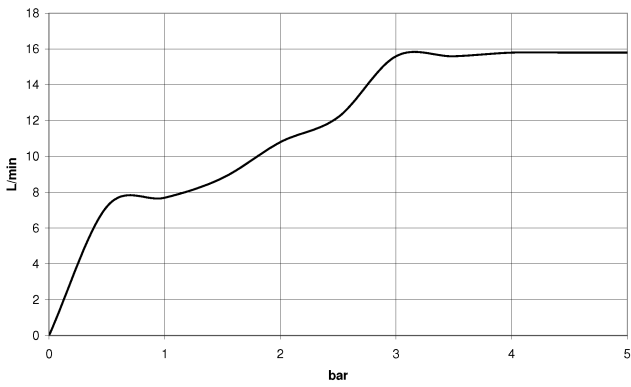

Hand shower - Brushed Durabronze (23kt Gold)

IMO

28 017 979

- COMPACT RAIN, max. flow rate 15 l/min (at 3 bar)
- with anti-scale system
- spray head Ø 130 mm
- 1/2" connection
- WRAS 2009011

Intrinsic protection against back flow.

Hand shower - Brushed Durabronz (23kt Gold)

IMO

28 017 979

28 017 979

mm [inches]

Flow rate chart

Certificates

DVGW_DW-
6517DN0129.