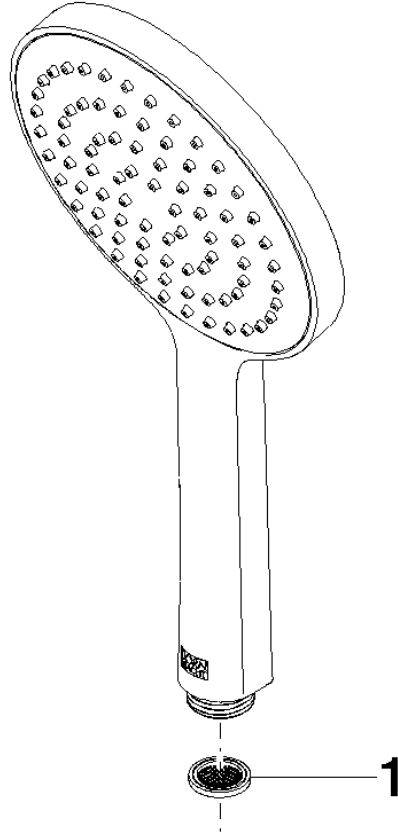

Hand shower - Brushed Durabronze (23kt Gold)

IMO

28 017 979

- COMPACT RAIN, max. flow rate 15 l/min (at 3 bar)
- with anti-scale system
- spray head Ø 130 mm
- 1/2" connection
- WRAS 2009011

Intrinsic protection against back flow.

Fits: IMO, LULU, MADISON, MEM, TARA, CL.1, LISSÉ, VAIA, META, CYO

	Brushed Durabronze (23kt Gold)	28 017 979-28
	Chrome	28 017 979-00 0010
	Chrome	28 017 979-00
	Brushed Platinum	28 017 979-06 0010
	Brushed Platinum	28 017 979-06
	Platinum	28 017 979-08 0010
	Platinum	28 017 979-08
	Dark Chrome	28 017 979-19
	Dark Chrome	28 017 979-19 0010
	Light Gold	28 017 979-26 0010
	Light Gold	28 017 979-26
	Brushed Light Gold	28 017 979-27 0010
	Brushed Light Gold	28 017 979-27
	Brushed Durabronze (23kt Gold)	28 017 979-28 0010
	Matte Black	28 017 979-33
	Matte Black	28 017 979-33 0010
	Brushed Bronze	28 017 979-42 0010
	Brushed Bronze	28 017 979-42
	Brushed Champagne (22kt Gold)	28 017 979-46 0010
	Brushed Champagne (22kt Gold)	28 017 979-46
	Champagne (22kt Gold)	28 017 979-47
	Champagne (22kt Gold)	28 017 979-47 0010
	Brushed Chrome	28 017 979-93
	Brushed Chrome	28 017 979-93 0010
	Brushed Dark Platinum	28 017 979-99
	Brushed Dark Platinum	28 017 979-99 0010

Hand shower - Brushed Durabronz (23kt Gold)

IMO

28 017 979

28 017 979

mm [inches]

Flow rate chart

Certificates

DVGW_DW-
6517DN0129.

LGA_29983.

WRAS_2009011.

28 017 979

Parts for other finishes can be found here: [Chrome](#)

Spare parts list

No.	Item Number	Name	Quantity used	Delivery time
1	09 23 01 039 90	sieve	1	2