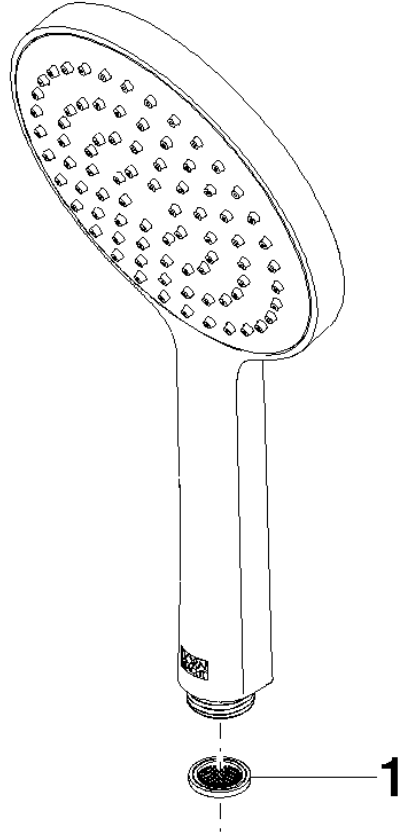

# Hand shower - Matte Black

IMO

28 017 979

- COMPACT RAIN, max. flow rate 15 l/min (at 3 bar)
- with anti-scale system
- spray head Ø 130 mm
- 1/2" connection
- WRAS 2009011

Intrinsic protection against back flow.

Fits: IMO, LULU, MADISON, MEM, TARA, CL.1, LISSÉ, VAIA, META, CYO

	Matte Black	28 017 979-33
	Chrome	28 017 979-00 0010
	Chrome	28 017 979-00
	Brushed Platinum	28 017 979-06 0010
	Brushed Platinum	28 017 979-06
	Platinum	28 017 979-08 0010
	Platinum	28 017 979-08
	Dark Chrome	28 017 979-19
	Dark Chrome	28 017 979-19 0010
	Light Gold	28 017 979-26 0010
	Light Gold	28 017 979-26
	Brushed Light Gold	28 017 979-27 0010
	Brushed Light Gold	28 017 979-27
	Brushed Durabrass (23kt Gold)	28 017 979-28
	Brushed Durabrass (23kt Gold)	28 017 979-28 0010
	Matte Black	28 017 979-33 0010
	Brushed Bronze	28 017 979-42 0010
	Brushed Bronze	28 017 979-42
	Brushed Champagne (22kt Gold)	28 017 979-46 0010
	Brushed Champagne (22kt Gold)	28 017 979-46
	Champagne (22kt Gold)	28 017 979-47
	Champagne (22kt Gold)	28 017 979-47 0010
	Brushed Chrome	28 017 979-93
	Brushed Chrome	28 017 979-93 0010
	Brushed Dark Platinum	28 017 979-99
	Brushed Dark Platinum	28 017 979-99 0010

## Hand shower - Matte Black

---

IMO

28 017 979

28 017 979

mm [inches]

Flow rate chart

Certificates

DVGW\_DW-  
6517DN0129.

LGA\_29983.

WRAS\_2009011.

28 017 979

Parts for other finishes can be found here: [Chrome](#)

Spare parts list

No.	Item Number	Name	Quantity used	Delivery time
1	09 23 01 039 90	sieve	1	2