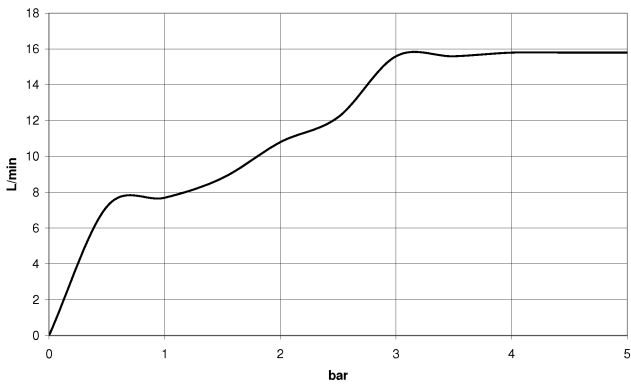

# Hand shower - Matte Black

IMO

28 017 979

- COMPACT RAIN, max. flow rate 15 l/min (at 3 bar)
- with anti-scale system
- spray head Ø 130 mm
- 1/2" connection
- WRAS 2009011

Intrinsic protection against back flow.

## Hand shower - Matte Black

---

IMO

28 017 979

28 017 979

mm [inches]

Flow rate chart

Certificates