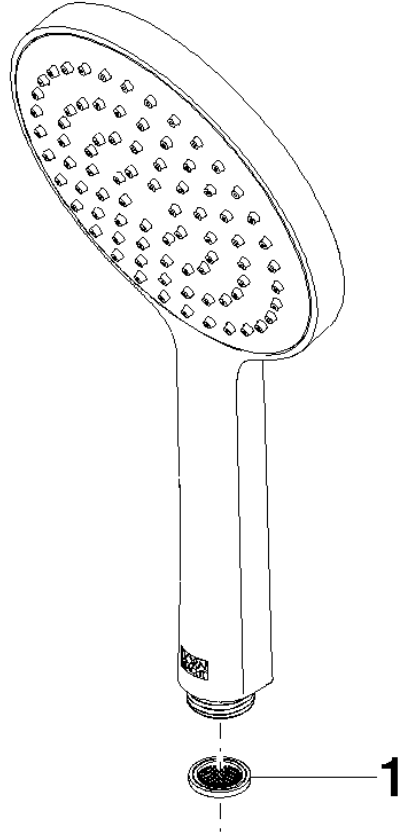

# Hand shower - Brushed Bronze

IMO

28 017 979

- COMPACT RAIN, max. flow rate 15 l/min (at 3 bar)
- with anti-scale system
- spray head Ø 130 mm
- 1/2" connection
- WRAS 2009011

Intrinsic protection against back flow.

Fits: IMO, LULU, MADISON, MEM, TARA, CL.1, LISSÉ, VAIA, META, CYO

	Brushed Bronze	28 017 979-42
	Chrome	28 017 979-00 0010
	Chrome	28 017 979-00
	Brushed Platinum	28 017 979-06 0010
	Brushed Platinum	28 017 979-06
	Platinum	28 017 979-08 0010
	Platinum	28 017 979-08
	Dark Chrome	28 017 979-19
	Dark Chrome	28 017 979-19 0010
	Light Gold	28 017 979-26 0010
	Light Gold	28 017 979-26
	Brushed Light Gold	28 017 979-27 0010
	Brushed Light Gold	28 017 979-27
	Brushed Durabrass (23kt Gold)	28 017 979-28
	Brushed Durabrass (23kt Gold)	28 017 979-28 0010
	Matte Black	28 017 979-33
	Matte Black	28 017 979-33 0010
	Brushed Bronze	28 017 979-42 0010
	Brushed Champagne (22kt Gold)	28 017 979-46 0010
	Brushed Champagne (22kt Gold)	28 017 979-46
	Champagne (22kt Gold)	28 017 979-47
	Champagne (22kt Gold)	28 017 979-47 0010
	Brushed Chrome	28 017 979-93
	Brushed Chrome	28 017 979-93 0010
	Brushed Dark Platinum	28 017 979-99
	Brushed Dark Platinum	28 017 979-99 0010

## Hand shower - Brushed Bronze

IMO

28 017 979

28 017 979

mm [inches]

Flow rate chart

Certificates

LGA\_29983.

28 017 979

Parts for other finishes can be found here: [Chrome](#)

Spare parts list

No.	Item Number	Name	Quantity used	Delivery time
1	09 23 01 039 90	sieve	1	2