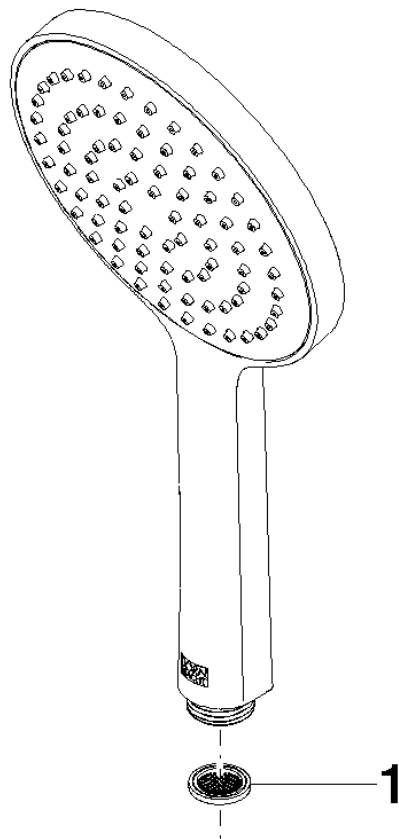

Hand shower - Brushed Champagne (22kt Gold)

IMO

28 017 979

- COMPACT RAIN, max. flow rate 15 l/min (at 3 bar)
- with anti-scale system
- spray head Ø 130 mm
- 1/2" connection
- WRAS 2009011

Intrinsic protection against back flow.

Fits: IMO, LULU, MADISON, MEM, TARA, CL.1, LISSÉ, VAIA, META, CYO

	Brushed Champagne (22kt Gold)	28 017 979-46
	Chrome	28 017 979-00 0010
	Chrome	28 017 979-00
	Brushed Platinum	28 017 979-06 0010
	Brushed Platinum	28 017 979-06
	Platinum	28 017 979-08 0010
	Platinum	28 017 979-08
	Dark Chrome	28 017 979-19
	Dark Chrome	28 017 979-19 0010
	Light Gold	28 017 979-26 0010
	Light Gold	28 017 979-26
	Brushed Light Gold	28 017 979-27 0010
	Brushed Light Gold	28 017 979-27
	Brushed Durabrass (23kt Gold)	28 017 979-28
	Brushed Durabrass (23kt Gold)	28 017 979-28 0010
	Matte Black	28 017 979-33
	Matte Black	28 017 979-33 0010
	Brushed Bronze	28 017 979-42 0010
	Brushed Bronze	28 017 979-42
	Brushed Champagne (22kt Gold)	28 017 979-46 0010
	Champagne (22kt Gold)	28 017 979-47
	Champagne (22kt Gold)	28 017 979-47 0010
	Brushed Chrome	28 017 979-93
	Brushed Chrome	28 017 979-93 0010
	Brushed Dark Platinum	28 017 979-99
	Brushed Dark Platinum	28 017 979-99 0010

Hand shower - Brushed Champagne (22kt Gold)

IMO

28 017 979

28 017 979

mm [inches]

Flow rate chart

Certificates

DVGW_DW-
6517DN0129.

LGA_29983.

28 017 979

Parts for other finishes can be found here: [Chrome](#)

Spare parts list

No.	Item Number	Name	Quantity used	Delivery time
1	09 23 01 039 90	sieve	1	2