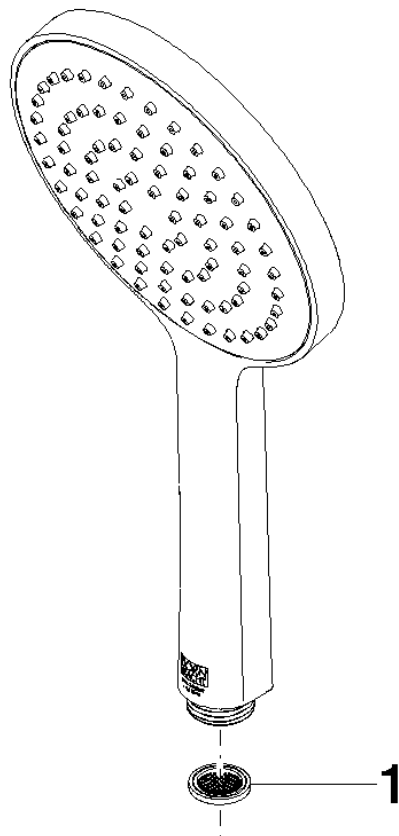

# Hand shower FlowReduce - Brushed Champagne (22kt Gold)

IMO

28 017 979

- COMPACT RAIN, max. flow rate 6.8 l/min (at 3 bar)
- with anti-scale system
- spray head Ø 130 mm
- 1/2" connection
- This product can help a building meet the requirements of Green Building Rating Systems, e.g. LEED®, BREEAM®, DGNB

## Hand shower FlowReduce - Brushed Champagne (22kt Gold)

---

IMO

28 017 979

28 017 979

mm [inches]

### Flow rate chart

### Certificates

DVGW\_DW-  
6517DN0129.

LGA\_29983.

28 017 979

Parts for other finishes can be found here: [Chrome](#)

Spare parts list

| No. | Item Number     | Name  | Quantity used | Delivery time |
|-----|-----------------|-------|---------------|---------------|
| 1   | 09 23 01 039 90 | sieve | 1             | 2             |