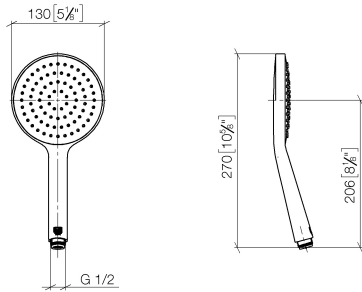

# Hand shower FlowReduce - Brushed Champagne (22kt Gold)

IMO

28 017 979

- COMPACT RAIN, max. flow rate 6.8 l/min (at 3 bar)
- with anti-scale system
- spray head Ø 130 mm
- 1/2" connection
- This product can help a building meet the requirements of Green Building Rating Systems, e.g. LEED®, BREEAM®, DGNB

## Hand shower FlowReduce - Brushed Champagne (22kt Gold)

---

IMO

28 017 979

28 017 979

mm [inches]