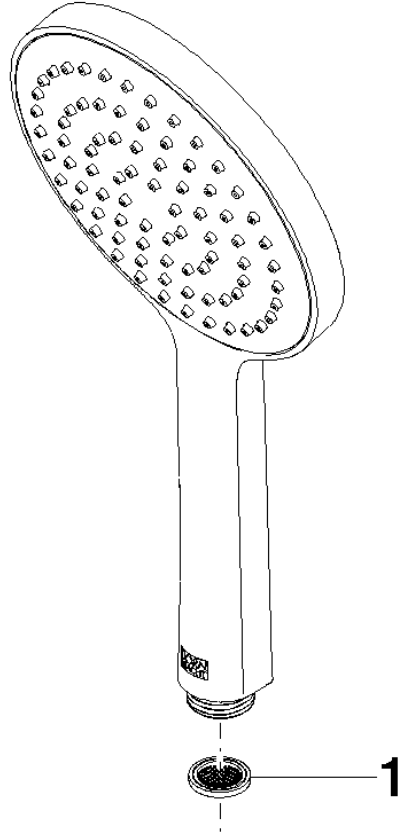

Hand shower - Champagne (22kt Gold)

IMO

28 017 979

- COMPACT RAIN, max. flow rate 15 l/min (at 3 bar)
- with anti-scale system
- spray head Ø 130 mm
- 1/2" connection
- WRAS 2009011

Intrinsic protection against back flow.

Fits: IMO, LULU, MADISON, MEM, TARA, CL.1, LISSÉ, VAIA, META, CYO

	Champagne (22kt Gold)	28 017 979-47
	Chrome	28 017 979-00 0010
	Chrome	28 017 979-00
	Brushed Platinum	28 017 979-06 0010
	Brushed Platinum	28 017 979-06
	Platinum	28 017 979-08 0010
	Platinum	28 017 979-08
	Dark Chrome	28 017 979-19
	Dark Chrome	28 017 979-19 0010
	Light Gold	28 017 979-26 0010
	Light Gold	28 017 979-26
	Brushed Light Gold	28 017 979-27 0010
	Brushed Light Gold	28 017 979-27
	Brushed Durabrass (23kt Gold)	28 017 979-28
	Brushed Durabrass (23kt Gold)	28 017 979-28 0010
	Matte Black	28 017 979-33
	Matte Black	28 017 979-33 0010
	Brushed Bronze	28 017 979-42 0010
	Brushed Bronze	28 017 979-42
	Brushed Champagne (22kt Gold)	28 017 979-46 0010
	Brushed Champagne (22kt Gold)	28 017 979-46
	Champagne (22kt Gold)	28 017 979-47 0010
	Brushed Chrome	28 017 979-93
	Brushed Chrome	28 017 979-93 0010
	Brushed Dark Platinum	28 017 979-99
	Brushed Dark Platinum	28 017 979-99 0010

Hand shower - Champagne (22kt Gold)

IMO

28 017 979

28 017 979

mm [inches]

Flow rate chart

Certificates

DVGW_DW-
6517DN0129.

LGA_29983.

28 017 979

Parts for other finishes can be found here: [Chrome](#)

Spare parts list

No.	Item Number	Name	Quantity used	Delivery time
1	09 23 01 039 90	sieve	1	2