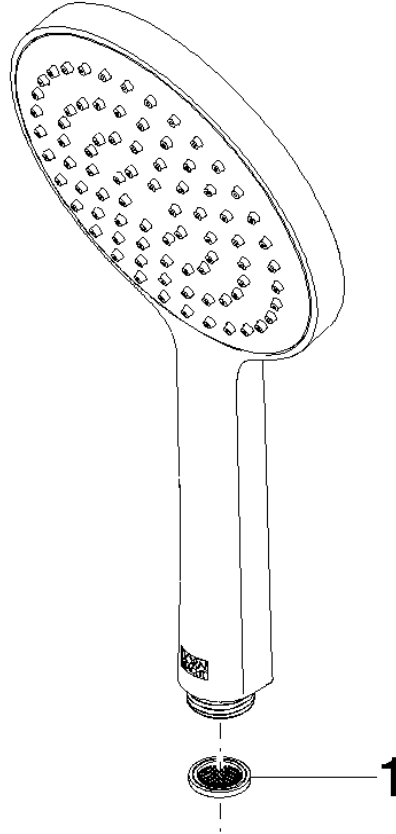

Hand shower - Brushed Dark Platinum

IMO

28 017 979

- COMPACT RAIN, max. flow rate 15 l/min (at 3 bar)
- with anti-scale system
- spray head Ø 130 mm
- 1/2" connection
- WRAS 2009011

Intrinsic protection against back flow.

Fits: IMO, LULU, MADISON, MEM, TARA,
CL.1, LISSÉ, VAIA, META, CYO

	Brushed Dark Platinum	28 017 979-99
	Chrome	28 017 979-00 0010
	Chrome	28 017 979-00
	Brushed Platinum	28 017 979-06 0010
	Brushed Platinum	28 017 979-06
	Platinum	28 017 979-08 0010
	Platinum	28 017 979-08
	Dark Chrome	28 017 979-19
	Dark Chrome	28 017 979-19 0010
	Light Gold	28 017 979-26 0010
	Light Gold	28 017 979-26
	Brushed Light Gold	28 017 979-27 0010
	Brushed Light Gold	28 017 979-27
	Brushed Durabrass (23kt Gold)	28 017 979-28
	Brushed Durabrass (23kt Gold)	28 017 979-28 0010
	Matte Black	28 017 979-33
	Matte Black	28 017 979-33 0010
	Brushed Bronze	28 017 979-42 0010
	Brushed Bronze	28 017 979-42
	Brushed Champagne (22kt Gold)	28 017 979-46 0010
	Brushed Champagne (22kt Gold)	28 017 979-46
	Champagne (22kt Gold)	28 017 979-47
	Champagne (22kt Gold)	28 017 979-47 0010
	Brushed Chrome	28 017 979-93
	Brushed Chrome	28 017 979-93 0010
	Brushed Dark Platinum	28 017 979-99 0010

Hand shower - Brushed Dark Platinum

IMO

28 017 979

28 017 979

mm [inches]

Flow rate chart

Certificates

DVGW_DW-
6517DN0129.

LGA_29983.

WRAS_2009011.

28 017 979

Parts for other finishes can be found here: [Chrome](#)

Spare parts list

No.	Item Number	Name	Quantity used	Delivery time
1	09 23 01 039 90	sieve	1	2