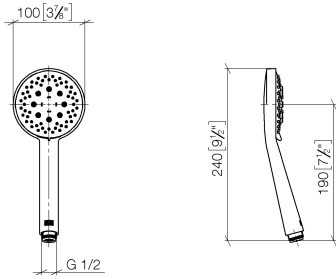

Hand shower - Chrome

IMO

28 018 979

- Three or five settings: COMPACT RAIN, COMPACT SOFT FLOW, COMPACT AQUAPRESSURE FLOW, max. flow rate 15 l/min (at 3 bar)
- with anti-scale system
- spray head Ø 100mm
- 1/2" connection
- WRAS 2210003
- Function from: 7 l/min

Intrinsic protection against back flow.

Fits: IMO, LULU, MADISON, MEM, TARA, CL.1, LISSÉ, VAIA, META, CYO

	Chrome	28 018 979-00
	Chrome	28 018 979-00 0010
	Brushed Platinum	28 018 979-06
	Brushed Platinum	28 018 979-06 0010
	Platinum	28 018 979-08
	Platinum	28 018 979-08 0010
	Dark Chrome	28 018 979-19
	Dark Chrome	28 018 979-19 0010
	Light Gold	28 018 979-26 0010
	Light Gold	28 018 979-26
	Brushed Light Gold	28 018 979-27 0010
	Brushed Light Gold	28 018 979-27
	Brushed Durabronze (23kt Gold)	28 018 979-28
	Brushed Durabronze (23kt Gold)	28 018 979-28 0010
	Matte Black	28 018 979-33
	Matte Black	28 018 979-33 0010
	Brushed Bronze	28 018 979-42
	Brushed Bronze	28 018 979-42 0010
	Brushed Champagne (22kt Gold)	28 018 979-46
	Brushed Champagne (22kt Gold)	28 018 979-46 0010
	Champagne (22kt Gold)	28 018 979-47
	Champagne (22kt Gold)	28 018 979-47 0010
	Brushed Chrome	28 018 979-93
	Brushed Chrome	28 018 979-93 0010
	Brushed Dark Platinum	28 018 979-99
	Brushed Dark Platinum	28 018 979-99 0010

Hand shower - Chrome

IMO

28 018 979

28 018 979

mm [inches]

Flow rate chart

Codes & Standards

DIN 4109