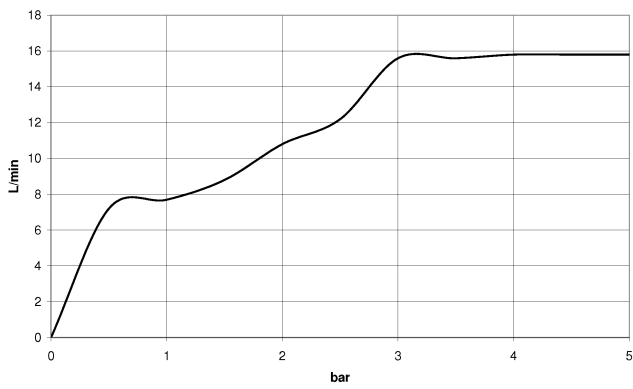

Hand shower - Brushed Platinum

IMO

28 018 979

- Three or five settings: COMPACT RAIN, COMPACT SOFT FLOW, COMPACT AQUAPRESSURE FLOW, max. flow rate 15 l/min (at 3 bar)
- with anti-scale system
- spray head Ø 100mm
- 1/2" connection
- WRAS 2210003
- Function from: 7 l/min

Hand shower - Brushed Platinum

IMO

28 018 979

	Brushed Dark Platinum	28 018 979-99
	Brushed Dark Platinum	28 018 979-99 0010

28 018 979

mm [inches]

Flow rate chart

Certificates