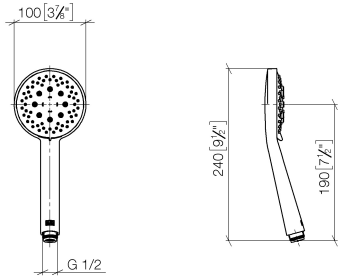

Hand shower - Brushed Platinum

IMO

28 018 979

- Three or five settings: COMPACT RAIN, COMPACT SOFT FLOW, COMPACT AQUAPRESSURE FLOW, max. flow rate 15 l/min (at 3 bar)
- with anti-scale system
- spray head Ø 100mm
- 1/2" connection
- WRAS 2210003
- Function from: 7 l/min

Intrinsic protection against back flow.

Fits: IMO, LULU, MADISON, MEM, TARA, CL.1, LISSÉ, VAIA, META, CYO

	Brushed Platinum	28 018 979-06
	Chrome	28 018 979-00
	Chrome	28 018 979-00 0010
	Brushed Platinum	28 018 979-06 0010
	Platinum	28 018 979-08
	Platinum	28 018 979-08 0010
	Dark Brass matt	28 018 979-16 0010
	Dark Bronze matt	28 018 979-17 0010
	Dark Chrome	28 018 979-19
	Dark Chrome	28 018 979-19 0010
	Light Gold	28 018 979-26 0010
	Light Gold	28 018 979-26
	Brushed Light Gold	28 018 979-27 0010
	Brushed Light Gold	28 018 979-27
	Brushed Durabrass (23kt Gold)	28 018 979-28
	Brushed Durabrass (23kt Gold)	28 018 979-28 0010
	Matte Black	28 018 979-33
	Matte Black	28 018 979-33 0010
	Brushed Bronze	28 018 979-42 0010
	Brushed Bronze	28 018 979-42
	Brushed Champagne (22kt Gold)	28 018 979-46
	Brushed Champagne (22kt Gold)	28 018 979-46 0010
	Champagne (22kt Gold)	28 018 979-47
	Champagne (22kt Gold)	28 018 979-47 0010
	Brushed Chrome	28 018 979-93
	Brushed Chrome	28 018 979-93 0010

Hand shower - Brushed Platinum

IMO

28 018 979

	Brushed Dark Platinum	28 018 979-99
	Brushed Dark Platinum	28 018 979-99 0010

28 018 979

mm [inches]

Flow rate chart

Certificates

LGA_29984.

DVGW_DW-
6517DN0129.

WRAS_2210003.

28 018 979

Parts for other finishes can be found here: [Chrome](#)

Spare parts list

No.	Item Number	Name	Quantity used	Delivery time
1	09 23 01 039 90	sieve	1	2