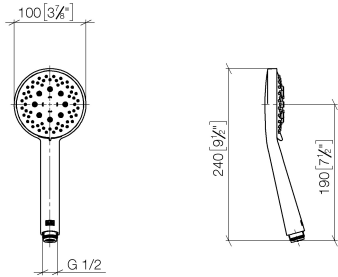

Hand shower - Dark Chrome

IMO

28 018 979

- Three or five settings: COMPACT RAIN, COMPACT SOFT FLOW, COMPACT AQUAPRESSURE FLOW, max. flow rate 15 l/min (at 3 bar)
- with anti-scale system
- spray head Ø 100mm
- 1/2" connection
- WRAS 2210003
- Function from: 7 l/min

Intrinsic protection against back flow.

Fits: IMO, LULU, MADISON, MEM, TARA, CL.1, LISSÉ, VAIA, META, CYO

	Dark Chrome	28 018 979-19
	Chrome	28 018 979-00
	Chrome	28 018 979-00 0010
	Brushed Platinum	28 018 979-06
	Brushed Platinum	28 018 979-06 0010
	Platinum	28 018 979-08
	Platinum	28 018 979-08 0010
	Dark Brass matt	28 018 979-16 0010
	Dark Bronze matt	28 018 979-17 0010
	Dark Chrome	28 018 979-19 0010
	Light Gold	28 018 979-26 0010
	Light Gold	28 018 979-26
	Brushed Light Gold	28 018 979-27 0010
	Brushed Light Gold	28 018 979-27
	Brushed Durabrass (23kt Gold)	28 018 979-28
	Brushed Durabrass (23kt Gold)	28 018 979-28 0010
	Matte Black	28 018 979-33
	Matte Black	28 018 979-33 0010
	Brushed Bronze	28 018 979-42 0010
	Brushed Bronze	28 018 979-42
	Brushed Champagne (22kt Gold)	28 018 979-46
	Brushed Champagne (22kt Gold)	28 018 979-46 0010
	Champagne (22kt Gold)	28 018 979-47
	Champagne (22kt Gold)	28 018 979-47 0010
	Brushed Chrome	28 018 979-93
	Brushed Chrome	28 018 979-93 0010

Hand shower - Dark Chrome

IMO

28 018 979

	Brushed Dark Platinum	28 018 979-99
	Brushed Dark Platinum	28 018 979-99 0010

28 018 979

mm [inches]

Flow rate chart

Certificates

LGA_29984.

DVGW_DW-
6517DN0129.

WRAS_2210003.

28 018 979

Parts for other finishes can be found here: [Chrome](#)

Spare parts list

No.	Item Number	Name	Quantity used	Delivery time
1	09 23 01 039 90	sieve	1	2