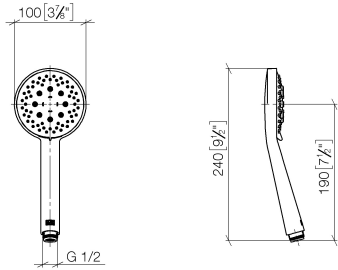

Hand shower FlowReduce - Brushed Bronze

IMO

28 018 979

- Three or five settings: COMPACT RAIN, COMPACT SOFT FLOW, COMPACT AQUAPRESSURE FLOW, max. flow rate 6.8 l/min (at 3 bar)
- with anti-scale system
- spray head Ø 100mm
- 1/2" connection
- Function from: 6 l/min
- This product can help a building meet the requirements of Green Building Rating Systems, e.g. LEED®, BREEAM®, DGNB

Intrinsic protection against back flow.

Fits: IMO, LULU, MADISON, MEM, TARA, CL.1, LISSÉ, VAIA, META, CYO

	Brushed Bronze	28 018 979-42 0010
	Chrome	28 018 979-00
	Chrome	28 018 979-00 0010
	Brushed Platinum	28 018 979-06
	Brushed Platinum	28 018 979-06 0010
	Platinum	28 018 979-08
	Platinum	28 018 979-08 0010
	Dark Brass matt	28 018 979-16 0010
	Dark Bronze matt	28 018 979-17 0010
	Dark Chrome	28 018 979-19
	Dark Chrome	28 018 979-19 0010
	Light Gold	28 018 979-26 0010
	Light Gold	28 018 979-26
	Brushed Light Gold	28 018 979-27 0010
	Brushed Light Gold	28 018 979-27
	Brushed Durabrass (23kt Gold)	28 018 979-28
	Brushed Durabrass (23kt Gold)	28 018 979-28 0010
	Matte Black	28 018 979-33
	Matte Black	28 018 979-33 0010
	Brushed Bronze	28 018 979-42
	Brushed Champagne (22kt Gold)	28 018 979-46
	Brushed Champagne (22kt Gold)	28 018 979-46 0010
	Champagne (22kt Gold)	28 018 979-47
	Champagne (22kt Gold)	28 018 979-47 0010
	Brushed Chrome	28 018 979-93
	Brushed Chrome	28 018 979-93 0010

Hand shower FlowReduce - Brushed Bronze

IMO

28 018 979

	Brushed Dark Platinum	28 018 979-99
	Brushed Dark Platinum	28 018 979-99 0010

28 018 979

mm [inches]

Flow rate chart

Certificates

LGA_29984.

Spare parts list

No.	Item Number	Name	Quantity used	Delivery time
1	09 23 01 039 90	sieve	1	2