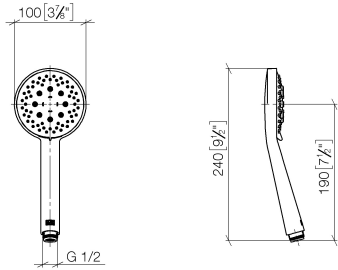

## Hand shower FlowReduce - Champagne (22kt Gold)

IMO

28 018 979

- Three or five settings: COMPACT RAIN, COMPACT SOFT FLOW, COMPACT AQUAPRESSURE FLOW, max. flow rate 6.8 l/min (at 3 bar)
- with anti-scale system
- spray head Ø 100mm
- 1/2" connection
- Function from: 6 l/min
- This product can help a building meet the requirements of Green Building Rating Systems, e.g. LEED®, BREEAM®, DGNB

Intrinsic protection against back flow.

Fits: IMO, LULU, MADISON, MEM, TARA, CL.1, LISSÉ, VAIA, META, CYO

	Champagne (22kt Gold)	28 018 979-47 0010
	Chrome	28 018 979-00
	Chrome	28 018 979-00 0010
	Brushed Platinum	28 018 979-06
	Brushed Platinum	28 018 979-06 0010
	Platinum	28 018 979-08
	Platinum	28 018 979-08 0010
	Dark Brass matt	28 018 979-16 0010
	Dark Bronze matt	28 018 979-17 0010
	Dark Chrome	28 018 979-19
	Dark Chrome	28 018 979-19 0010
	Light Gold	28 018 979-26 0010
	Light Gold	28 018 979-26
	Brushed Light Gold	28 018 979-27 0010
	Brushed Light Gold	28 018 979-27
	Brushed Durabrass (23kt Gold)	28 018 979-28
	Brushed Durabrass (23kt Gold)	28 018 979-28 0010
	Matte Black	28 018 979-33
	Matte Black	28 018 979-33 0010
	Brushed Bronze	28 018 979-42 0010
	Brushed Bronze	28 018 979-42
	Brushed Champagne (22kt Gold)	28 018 979-46
	Brushed Champagne (22kt Gold)	28 018 979-46 0010
	Champagne (22kt Gold)	28 018 979-47
	Brushed Chrome	28 018 979-93
	Brushed Chrome	28 018 979-93 0010

# Hand shower FlowReduce - Champagne (22kt Gold)

IMO

28 018 979

---

 Brushed Dark Platinum	28 018 979-99
 Brushed Dark Platinum	28 018 979-99 0010

---

28 018 979

mm [inches]

Flow rate chart

Certificates

LGA\_29984.

Spare parts list

No.	Item Number	Name	Quantity used	Delivery time
1	09 23 01 039 90	sieve	1	2