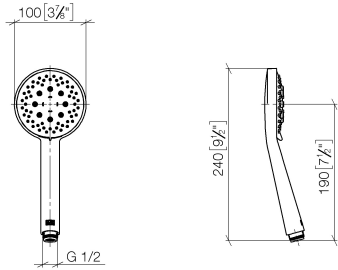

Hand shower FlowReduce - Brushed Chrome

IMO

28 018 979

- Three or five settings: COMPACT RAIN, COMPACT SOFT FLOW, COMPACT AQUAPRESSURE FLOW, max. flow rate 6.8 l/min (at 3 bar)
- with anti-scale system
- spray head Ø 100mm
- 1/2" connection
- Function from: 6 l/min
- This product can help a building meet the requirements of Green Building Rating Systems, e.g. LEED®, BREEAM®, DGNB

Intrinsic protection against back flow.

Fits: IMO, LULU, MADISON, MEM, TARA, CL.1, LISSÉ, VAIA, META, CYO

	Brushed Chrome	28 018 979-93 0010
	Chrome	28 018 979-00
	Chrome	28 018 979-00 0010
	Brushed Platinum	28 018 979-06
	Brushed Platinum	28 018 979-06 0010
	Platinum	28 018 979-08
	Platinum	28 018 979-08 0010
	Dark Brass matt	28 018 979-16 0010
	Dark Bronze matt	28 018 979-17 0010
	Dark Chrome	28 018 979-19
	Dark Chrome	28 018 979-19 0010
	Light Gold	28 018 979-26 0010
	Light Gold	28 018 979-26
	Brushed Light Gold	28 018 979-27 0010
	Brushed Light Gold	28 018 979-27
	Brushed Durabrass (23kt Gold)	28 018 979-28
	Brushed Durabrass (23kt Gold)	28 018 979-28 0010
	Matte Black	28 018 979-33
	Matte Black	28 018 979-33 0010
	Brushed Bronze	28 018 979-42 0010
	Brushed Bronze	28 018 979-42
	Brushed Champagne (22kt Gold)	28 018 979-46
	Brushed Champagne (22kt Gold)	28 018 979-46 0010
	Champagne (22kt Gold)	28 018 979-47
	Champagne (22kt Gold)	28 018 979-47 0010
	Brushed Chrome	28 018 979-93

Hand shower FlowReduce - Brushed Chrome

IMO

28 018 979

 Brushed Dark Platinum	28 018 979-99
 Brushed Dark Platinum	28 018 979-99 0010

28 018 979

mm [inches]

Flow rate chart

Certificates

LGA_29984.

Spare parts list

No.	Item Number	Name	Quantity used	Delivery time
1	09 23 01 039 90	sieve	1	2