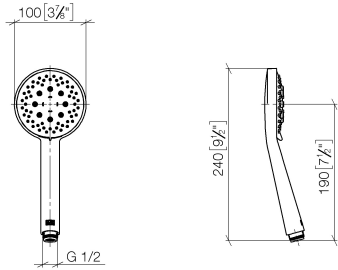

Hand shower FlowReduce - Brushed Dark Platinum

IMO

28 018 979

- Three or five settings: COMPACT RAIN, COMPACT SOFT FLOW, COMPACT AQUAPRESSURE FLOW, max. flow rate 6.8 l/min (at 3 bar)
- with anti-scale system
- spray head Ø 100mm
- 1/2" connection
- Function from: 6 l/min
- This product can help a building meet the requirements of Green Building Rating Systems, e.g. LEED®, BREEAM®, DGNB

Intrinsic protection against back flow.

Fits: IMO, LULU, MADISON, MEM, TARA, CL.1, LISSÉ, VAIA, META, CYO

	Brushed Dark Platinum	28 018 979-99 0010
	Chrome	28 018 979-00
	Chrome	28 018 979-00 0010
	Brushed Platinum	28 018 979-06
	Brushed Platinum	28 018 979-06 0010
	Platinum	28 018 979-08
	Platinum	28 018 979-08 0010
	Dark Brass matt	28 018 979-16 0010
	Dark Bronze matt	28 018 979-17 0010
	Dark Chrome	28 018 979-19
	Dark Chrome	28 018 979-19 0010
	Light Gold	28 018 979-26 0010
	Light Gold	28 018 979-26
	Brushed Light Gold	28 018 979-27 0010
	Brushed Light Gold	28 018 979-27
	Brushed Durabrass (23kt Gold)	28 018 979-28
	Brushed Durabrass (23kt Gold)	28 018 979-28 0010
	Matte Black	28 018 979-33
	Matte Black	28 018 979-33 0010
	Brushed Bronze	28 018 979-42 0010
	Brushed Bronze	28 018 979-42
	Brushed Champagne (22kt Gold)	28 018 979-46
	Brushed Champagne (22kt Gold)	28 018 979-46 0010
	Champagne (22kt Gold)	28 018 979-47
	Champagne (22kt Gold)	28 018 979-47 0010
	Brushed Chrome	28 018 979-93

Hand shower FlowReduce - Brushed Dark Platinum

IMO

28 018 979

	Brushed Chrome	28 018 979-93 0010
	Brushed Dark Platinum	28 018 979-99

28 018 979

mm [inches]

Flow rate chart

Certificates

LGA_29984.

Spare parts list

No.	Item Number	Name	Quantity used	Delivery time
1	09 23 01 039 90	sieve	1	2