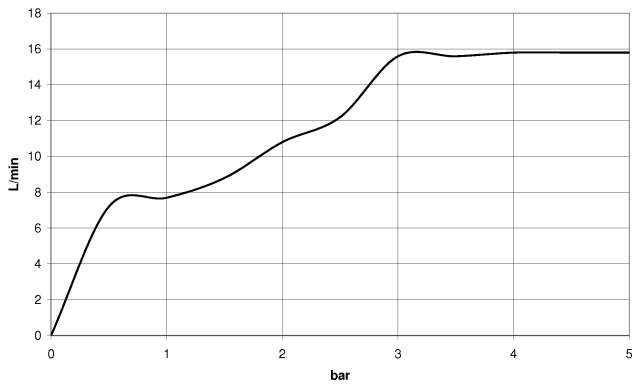

## Hand shower - Chrome

---

IMO

28 019 979

28 019 979

mm [inches]

### Flow rate chart