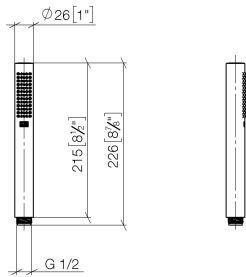

## Hand shower - Chrome

---

IMO

28 019 979

28 019 979

mm [inches]

### Flow rate chart