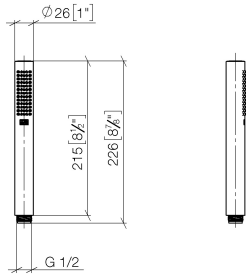

28 019 979

- COMPACT RAIN, max. flow rate 15 l/min (at 3 bar)
- with anti-scale system
- 1/2" connection
- WRAS 2112017

Intrinsic protection against back flow.

Fits: IMO, LULU, MADISON, MEM, TARA, CL.1, LISSÉ, VAIA, META, CYO

	Platinum	28 019 979-08
	Chrome	28 019 979-00
	Chrome	28 019 979-00 0010
	Brushed Platinum	28 019 979-06
	Brushed Platinum	28 019 979-06 0010
	Platinum	28 019 979-08 0010
	Dark Chrome	28 019 979-19
	Dark Chrome	28 019 979-19 0010
	Light Gold	28 019 979-26 0010
	Light Gold	28 019 979-26
	Brushed Light Gold	28 019 979-27 0010
	Brushed Light Gold	28 019 979-27
	Brushed Durabrass (23kt Gold)	28 019 979-28
	Brushed Durabrass (23kt Gold)	28 019 979-28 0010
	Matte Black	28 019 979-33
	Matte Black	28 019 979-33 0010
	Brushed Bronze	28 019 979-42
	Brushed Bronze	28 019 979-42 0010
	Brushed Champagne (22kt Gold)	28 019 979-46
	Brushed Champagne (22kt Gold)	28 019 979-46 0010
	Champagne (22kt Gold)	28 019 979-47
	Champagne (22kt Gold)	28 019 979-47 0010
	Brushed Chrome	28 019 979-93
	Brushed Chrome	28 019 979-93 0010
	Brushed Dark Platinum	28 019 979-99
	Brushed Dark Platinum	28 019 979-99 0010

Hand shower - Platinum

IMO

28 019 979

28 019 979

mm [inches]

Flow rate chart

Certificates

LGA_29985.