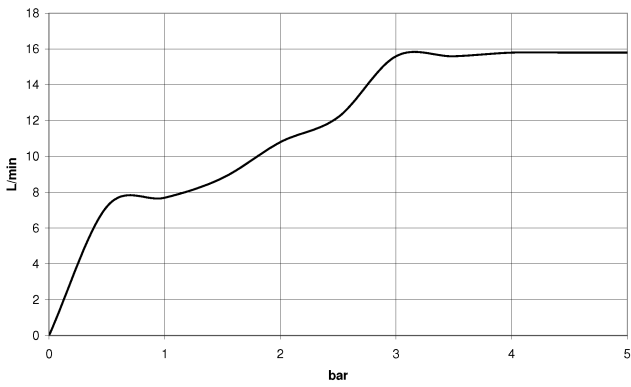

Hand shower - Dark Chrome

IMO

28 019 979

28 019 979

mm [inches]

Flow rate chart

Certificates

LGA_29985.