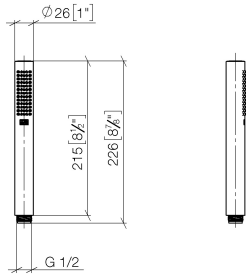

28 019 979

- COMPACT RAIN, max. flow rate 15 l/min (at 3 bar)
- with anti-scale system
- 1/2" connection
- WRAS 2112017

Intrinsic protection against back flow.

Fits: IMO, LULU, MADISON, MEM, TARA, CL.1, LISSÉ, VAIA, META, CYO

Hand shower - Dark Chrome

IMO

28 019 979

28 019 979

mm [inches]

Flow rate chart

Certificates

LGA_29985.