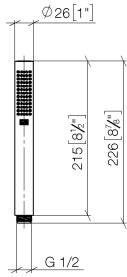

**Hand shower - Brushed Light Gold**

IMO

28 019 979

- COMPACT RAIN, max. flow rate 15 l/min (at 3 bar)
- with anti-scale system
- 1/2" connection
- WRAS 2112017

Intrinsic protection against back flow.

Fits: IMO, LULU, MADISON, MEM, TARA, CL.1, LISSÉ, VAIA, META, CYO

## Hand shower - Brushed Light Gold

---

IMO

28 019 979

28 019 979

mm [inches]

### Flow rate chart