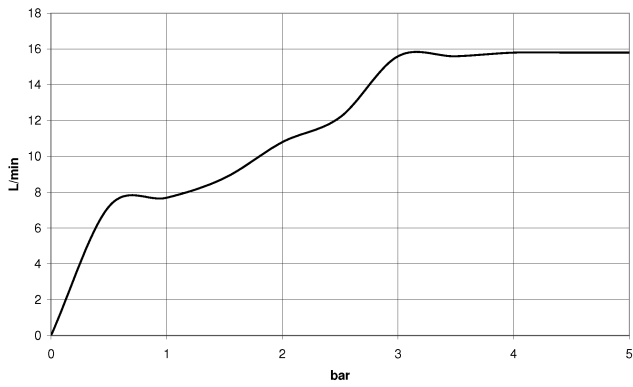

**Hand shower - Brushed Light Gold**

IMO

28 019 979

- COMPACT RAIN, max. flow rate 15 l/min (at 3 bar)
- with anti-scale system
- 1/2" connection
- WRAS 2112017

Intrinsic protection against back flow.

Fits: IMO, LULU, MADISON, MEM, TARA, CL.1, LISSÉ, VAIA, META, CYO

## Hand shower - Brushed Light Gold

---

IMO

28 019 979

28 019 979

mm [inches]

### Flow rate chart