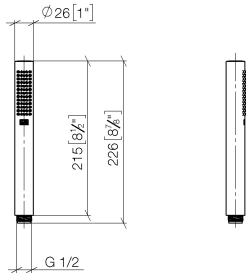

28 019 979

- COMPACT RAIN, max. flow rate 15 l/min (at 3 bar)
- with anti-scale system
- 1/2" connection
- WRAS 2112017

Intrinsic protection against back flow.

Fits: IMO, LULU, MADISON, MEM, TARA, CL.1, LISSÉ, VAIA, META, CYO

Hand shower - Brushed Bronze

IMO

28 019 979

28 019 979

mm [inches]

Flow rate chart

Certificates

LGA_29985.