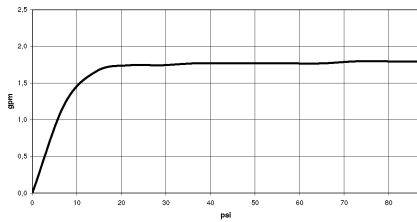

Hand shower FlowReduce - Brushed Champagne (22kt Gold)

IMO

28 019 979

- COMPACT RAIN, max. flow rate 6.8 l/min (at 3 bar)
- with anti-scale system
- 1/2" connection
- This product can help a building meet the requirements of Green Building Rating Systems, e.g. LEED®, BREEAM®, DGNB

Intrinsic protection against back flow.

Fits: IMO, LULU, MADISON, MEM, TARA, CL.1, LISSÉ, VAIA, META, CYO

	Brushed Champagne (22kt Gold)	28 019 979-46 0010
	Chrome	28 019 979-00 0010
	Brushed Platinum	28 019 979-06 0010
	Platinum	28 019 979-08 0010
	Dark Chrome	28 019 979-19 0010
	Light Gold	28 019 979-26 0010
	Light Gold	28 019 979-26
	Brushed Light Gold	28 019 979-27 0010
	Brushed Durabronze (23kt Gold)	28 019 979-28 0010
	Matte Black	28 019 979-33 0010
	Brushed Bronze	28 019 979-42 0010
	Champagne (22kt Gold)	28 019 979-47 0010
	Brushed Chrome	28 019 979-93 0010
	Brushed Dark Platinum	28 019 979-99 0010

28 019 979

mm [inches]

Flow rate chart

Codes & Standards

DIN 4109

ISO 3822

Ü-Zeichen

Hand shower FlowReduce - Brushed Champagne (22kt Gold)