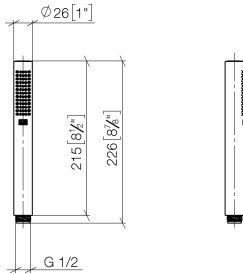

Hand shower FlowReduce - Brushed Champagne (22kt Gold)

IMO

28 019 979

- COMPACT RAIN, max. flow rate 6.8 l/min (at 3 bar)
- with anti-scale system
- 1/2" connection
- This product can help a building meet the requirements of Green Building Rating Systems, e.g. LEED®, BREEAM®, DGNB

Intrinsic protection against back flow.

Fits: IMO, LULU, MADISON, MEM, TARA, CL.1, LISSÉ, VAIA, META, CYO

	Brushed Champagne (22kt Gold)	28 019 979-46 0010
	Chrome	28 019 979-00 0010
	Brushed Platinum	28 019 979-06 0010
	Platinum	28 019 979-08 0010
	Dark Chrome	28 019 979-19 0010
	Light Gold	28 019 979-26 0010
	Light Gold	28 019 979-26
	Brushed Light Gold	28 019 979-27 0010
	Brushed Durabronze (23kt Gold)	28 019 979-28 0010
	Matte Black	28 019 979-33 0010
	Brushed Bronze	28 019 979-42 0010
	Champagne (22kt Gold)	28 019 979-47 0010
	Brushed Chrome	28 019 979-93 0010
	Brushed Dark Platinum	28 019 979-99 0010

28 019 979

mm [inches]

Flow rate chart

Codes & Standards

DIN 4109

ISO 3822

Ü-Zeichen

Hand shower FlowReduce - Brushed Champagne (22kt Gold)