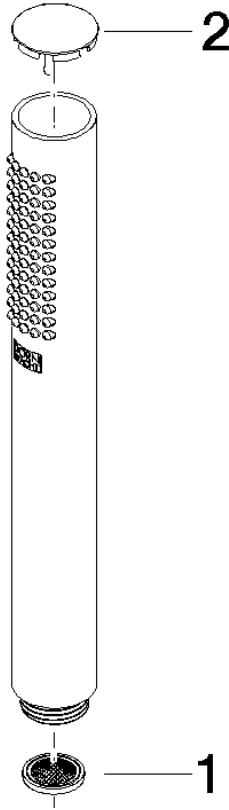

Hand shower FlowReduce - Brushed Champagne (22kt Gold)

IMO

28 019 979

- COMPACT RAIN, max. flow rate 6.8 l/min (at 3 bar)
- with anti-scale system
- 1/2" connection
- This product can help a building meet the requirements of Green Building Rating Systems, e.g. LEED®, BREEAM®, DGNB

28 019 979

mm [inches]

Flow rate chart

Codes & Standards

DIN 4109

ISO 3822

Ü-Zeichen

Hand shower FlowReduce - Brushed Champagne (22kt Gold)

IMO

28 019 979

Certificates

LGA_29

28 019 979

Product version from 4/1/2024

Parts for other finishes can be found here: [Chrome](#)

Hand shower FlowReduce - Brushed Champagne (22kt Gold)

IMO

28 019 979

Spare parts list

Product version from 4/1/2024

No.	Item Number	Name	Quantity used	Delivery time
	09 23 01 039 90	sieve	2	2