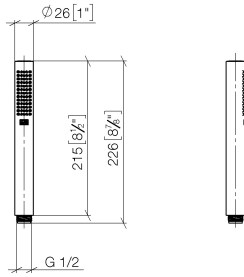

Hand shower - Brushed Chrome

IMO

28 019 979

- COMPACT RAIN, max. flow rate 15 l/min (at 3 bar)
- with anti-scale system
- 1/2" connection
- WRAS 2112017

Intrinsic protection against back flow.

Fits: IMO, LULU, MADISON, MEM, TARA, CL.1, LISSÉ, VAIA, META, CYO

Hand shower - Brushed Chrome

IMO

28 019 979

28 019 979

mm [inches]

Flow rate chart

Certificates

LGA_29985.