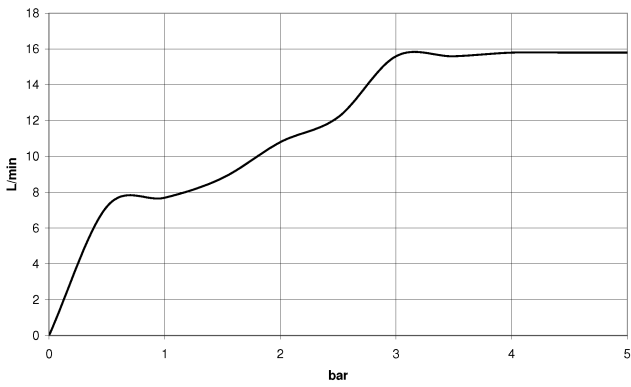

Hand shower - Brushed Chrome

IMO

28 019 979

- COMPACT RAIN, max. flow rate 15 l/min (at 3 bar)
- with anti-scale system
- 1/2" connection
- WRAS 2112017

Intrinsic protection against back flow.

Fits: IMO, LULU, MADISON, MEM, TARA, CL.1, LISSÉ, VAIA, META, CYO

Hand shower - Brushed Chrome

IMO

28 019 979

28 019 979

mm [inches]

Flow rate chart

Certificates

LGA_29985.