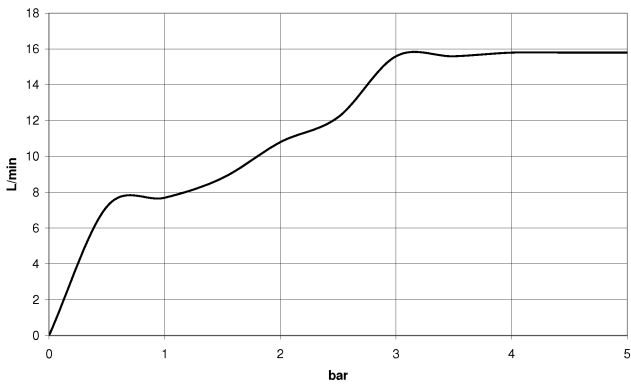

Hand shower - Brushed Dark Platinum

IMO

28 019 979

- COMPACT RAIN, max. flow rate 15 l/min (at 3 bar)
- with anti-scale system
- 1/2" connection
- WRAS 2112017

Intrinsic protection against back flow.

Fits: IMO, LULU, MADISON, MEM, TARA, CL.1, LISSÉ, VAIA, META, CYO

Hand shower - Brushed Dark Platinum

IMO

28 019 979

28 019 979

mm [inches]

Flow rate chart

Certificates

LGA_29985.