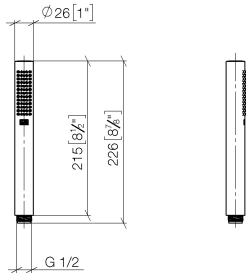

Hand shower - Brushed Dark Platinum

IMO

28 019 979

- COMPACT RAIN, max. flow rate 15 l/min (at 3 bar)
- with anti-scale system
- 1/2" connection
- WRAS 2112017

Intrinsic protection against back flow.

Fits: IMO, LULU, MADISON, MEM, TARA, CL.1, LISSÉ, VAIA, META, CYO

Hand shower - Brushed Dark Platinum

IMO

28 019 979

28 019 979

mm [inches]

Flow rate chart

Certificates

LGA_29985.