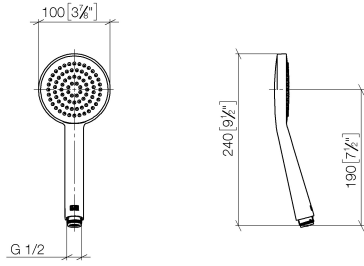

28 025 979

- spray head Ø 100mm
- COMPACT RAIN, max. flow rate 5 l/min (at 3 bar)
- with anti-scale system
- 1/2" connection
- This product can help a building meet the requirements of Green Building Rating Systems, e.g. LEED®, BREEAM®, DGNB

Intrinsic protection against back flow.

Fits: IMO, LULU, MADISON, MEM, TARA, CL.1, LISSÉ, VAIA, META, CYO

	Light Gold	28 025 979-26 0010
	Chrome	28 025 979-00 0010
	Brushed Platinum	28 025 979-06 0010
	Platinum	28 025 979-08 0010
	Dark Chrome	28 025 979-19 0010
	Brushed Durabronze (23kt Gold)	28 025 979-28 0010
	Matte Black	28 025 979-33 0010
	Brushed Champagne (22kt Gold)	28 025 979-46 0010
	Champagne (22kt Gold)	28 025 979-47 0010
	Brushed Chrome	28 025 979-93 0010
	Brushed Dark Platinum	28 025 979-99 0010

SERIES-VARIOUS Hand shower - Light Gold

IMO

28 025 979

mm [inches]

Flow rate chart

28 025 979

Product version from 4/1/2023

Parts for other
finishes can be found
here: [Chrome](#)