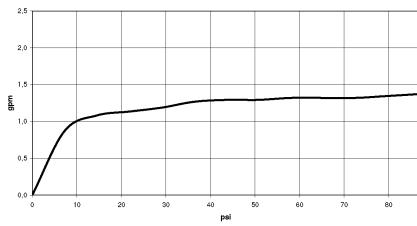

SERIES-VARIOUS Hand shower - Light Gold

IMO

28 025 979

mm [inches]

Flow rate chart

28 025 979

Product version from 4/1/2023

Parts for other
finishes can be found
here: [Chrome](#)