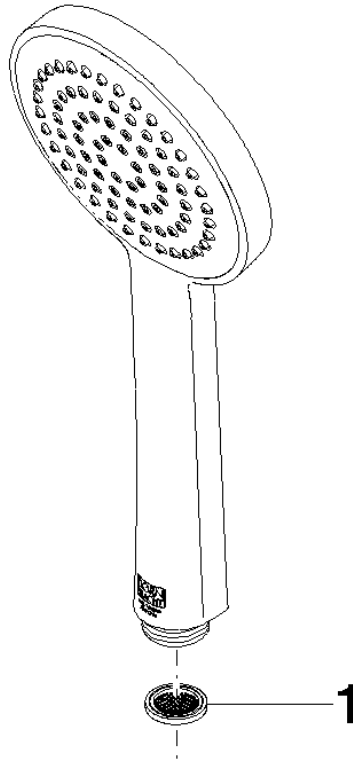

28 025 979

- spray head Ø 100mm
- COMPACT RAIN, max. flow rate 5 l/min (at 3 bar)
- with anti-scale system
- 1/2" connection
- This product can help a building meet the requirements of Green Building Rating Systems, e.g. LEED®, BREEAM®, DGNB

Intrinsic protection against back flow.

Fits: IMO, LULU, MADISON, MEM, TARA, CL.1, LISSÉ, VAIA, META, CYO

	Light Gold	28 025 979-26 0010
	Chrome	28 025 979-00 0010
	Brushed Platinum	28 025 979-06 0010
	Platinum	28 025 979-08 0010
	Dark Chrome	28 025 979-19 0010
	Brushed Durabronze (23kt Gold)	28 025 979-28 0010
	Matte Black	28 025 979-33 0010
	Brushed Champagne (22kt Gold)	28 025 979-46 0010
	Champagne (22kt Gold)	28 025 979-47 0010
	Brushed Chrome	28 025 979-93 0010
	Brushed Dark Platinum	28 025 979-99 0010

SERIES-VARIOUS Hand shower - Light Gold

IMO

28 025 979

mm [inches]

Flow rate chart

28 025 979

Product version from 4/1/2023

Parts for other
finishes can be found
here: [Chrome](#)

SERIES-VARIOUS Hand shower - Light Gold

IMO

28 025 979

Spare parts list

Product version from 4/1/2023

No.	Item Number	Name	Quantity used	Delivery time
	09 23 01 039 90	sieve	1	2