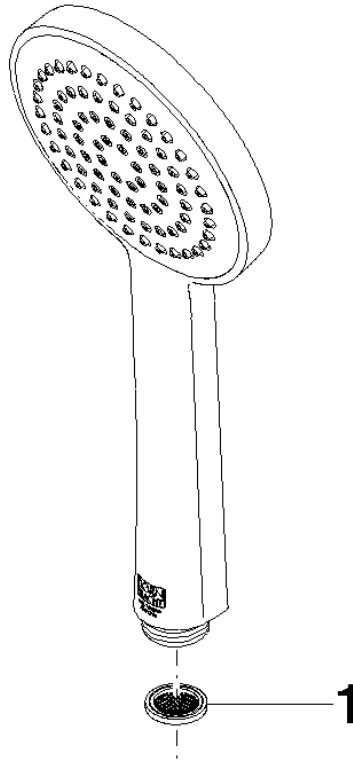

28 025 979

- spray head Ø 100mm
- COMPACT RAIN, max. flow rate 5 l/min (at 3 bar)
- with anti-scale system
- 1/2" connection
- This product can help a building meet the requirements of Green Building Rating Systems, e.g. LEED®, BREEAM®, DGNB

Intrinsic protection against back flow.

Fits: IMO, LULU, MADISON, MEM, TARA, CL.1, LISSÉ, VAIA, META, CYO

	Matte Black	28 025 979-33 0010
	Chrome	28 025 979-00 0010
	Brushed Platinum	28 025 979-06 0010
	Platinum	28 025 979-08 0010
	Dark Chrome	28 025 979-19 0010
	Light Gold	28 025 979-26 0010
	Brushed Durabronze (23kt Gold)	28 025 979-28 0010
	Brushed Champagne (22kt Gold)	28 025 979-46 0010
	Champagne (22kt Gold)	28 025 979-47 0010
	Brushed Chrome	28 025 979-93 0010
	Brushed Dark Platinum	28 025 979-99 0010

28 025 979

mm [inches]

Flow rate chart

28 025 979

Product version from 4/1/2023

Parts for other
finishes can be found
here: [Chrome](#)

SERIES-VARIOUS Hand shower - Matte Black

IMO