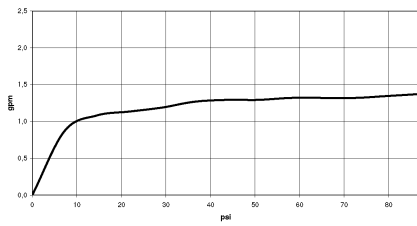

28 025 979

- spray head Ø 100mm
- COMPACT RAIN, max. flow rate 5 l/min (at 3 bar)
- with anti-scale system
- 1/2" connection
- This product can help a building meet the requirements of Green Building Rating Systems, e.g. LEED®, BREEAM®, DGNB

Intrinsic protection against back flow.

Fits: IMO, LULU, MADISON, MEM, TARA, CL.1, LISSÉ, VAIA, META, CYO

	Matte Black	28 025 979-33 0010
	Chrome	28 025 979-00 0010
	Brushed Platinum	28 025 979-06 0010
	Platinum	28 025 979-08 0010
	Dark Chrome	28 025 979-19 0010
	Light Gold	28 025 979-26 0010
	Brushed Durabronze (23kt Gold)	28 025 979-28 0010
	Brushed Champagne (22kt Gold)	28 025 979-46 0010
	Champagne (22kt Gold)	28 025 979-47 0010
	Brushed Chrome	28 025 979-93 0010
	Brushed Dark Platinum	28 025 979-99 0010

28 025 979

mm [inches]

Flow rate chart

28 025 979

Product version from 4/1/2023

Parts for other
finishes can be found
here: [Chrome](#)

SERIES-VARIOUS Hand shower - Matte Black

IMO