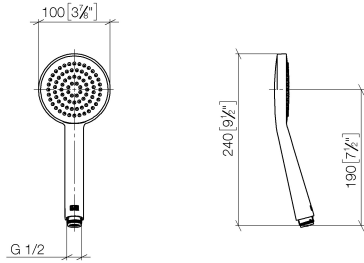

28 025 979

- spray head Ø 100mm
- COMPACT RAIN, max. flow rate 5 l/min (at 3 bar)
- with anti-scale system
- 1/2" connection
- This product can help a building meet the requirements of Green Building Rating Systems, e.g. LEED®, BREEAM®, DGNB

Intrinsic protection against back flow.

Fits: IMO, LULU, MADISON, MEM, TARA, CL.1, LISSÉ, VAIA, META, CYO

	Matte Black	28 025 979-33 0010
	Chrome	28 025 979-00 0010
	Brushed Platinum	28 025 979-06 0010
	Platinum	28 025 979-08 0010
	Dark Chrome	28 025 979-19 0010
	Light Gold	28 025 979-26 0010
	Brushed Durabronze (23kt Gold)	28 025 979-28 0010
	Brushed Champagne (22kt Gold)	28 025 979-46 0010
	Champagne (22kt Gold)	28 025 979-47 0010
	Brushed Chrome	28 025 979-93 0010
	Brushed Dark Platinum	28 025 979-99 0010

28 025 979

mm [inches]

Flow rate chart

28 025 979

Product version from 4/1/2023

Parts for other
finishes can be found
here: [Chrome](#)

SERIES-VARIOUS Hand shower - Matte Black

IMO