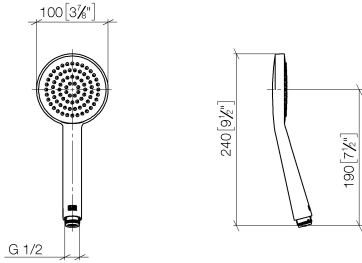

SERIES-VARIOUS Hand shower - Brushed Champagne (22kt Gold)

IMO

28 025 979

- spray head Ø 100mm
- COMPACT RAIN, max. flow rate 5 l/min (at 3 bar)
- with anti-scale system
- 1/2" connection
- This product can help a building meet the requirements of Green Building Rating Systems, e.g. LEED®, BREEAM®, DGNB

Intrinsic protection against back flow.

Fits: IMO, LULU, MADISON, MEM, TARA, CL.1, LISSÉ, VAIA, META, CYO

	Brushed Champagne (22kt Gold)	28 025 979-46 0010
	Chrome	28 025 979-00 0010
	Brushed Platinum	28 025 979-06 0010
	Platinum	28 025 979-08 0010
	Dark Chrome	28 025 979-19 0010
	Light Gold	28 025 979-26 0010
	Brushed Durabronze (23kt Gold)	28 025 979-28 0010
	Matte Black	28 025 979-33 0010
	Champagne (22kt Gold)	28 025 979-47 0010
	Brushed Chrome	28 025 979-93 0010
	Brushed Dark Platinum	28 025 979-99 0010

SERIES-VARIOUS Hand shower - Brushed Champagne (22kt Gold)

IMO

28 025 979

mm [inches]

Flow rate chart

28 025 979

Product version from 4/1/2023

Parts for other
finishes can be found
here: [Chrome](#)