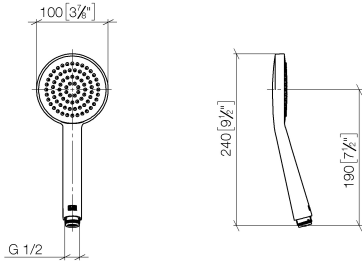

28 025 979

- spray head Ø 100mm
- COMPACT RAIN, max. flow rate 5 l/min (at 3 bar)
- with anti-scale system
- 1/2" connection
- This product can help a building meet the requirements of Green Building Rating Systems, e.g. LEED®, BREEAM®, DGNB

Intrinsic protection against back flow.

Fits: IMO, LULU, MADISON, MEM, TARA, CL.1, LISSÉ, VAIA, META, CYO

	Champagne (22kt Gold)	28 025 979-47 0010
	Chrome	28 025 979-00 0010
	Brushed Platinum	28 025 979-06 0010
	Platinum	28 025 979-08 0010
	Dark Chrome	28 025 979-19 0010
	Light Gold	28 025 979-26 0010
	Brushed Durabronze (23kt Gold)	28 025 979-28 0010
	Matte Black	28 025 979-33 0010
	Brushed Champagne (22kt Gold)	28 025 979-46 0010
	Brushed Chrome	28 025 979-93 0010
	Brushed Dark Platinum	28 025 979-99 0010

SERIES-VARIOUS Hand shower - Champagne (22kt Gold)

IMO

28 025 979

mm [inches]

Flow rate chart

28 025 979

Product version from 4/1/2023

Parts for other
finishes can be found
here: [Chrome](#)