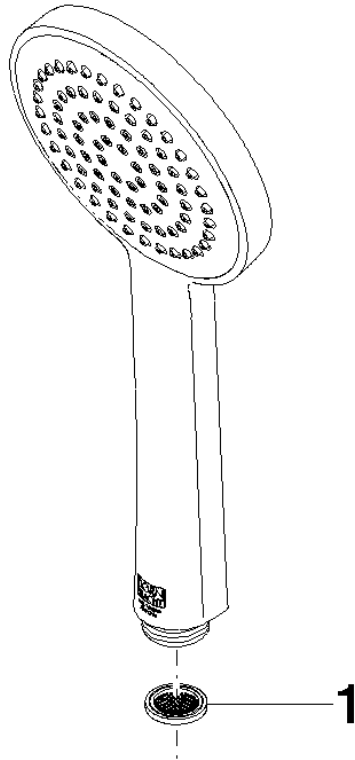

28 025 979

- spray head Ø 100mm
- COMPACT RAIN, max. flow rate 5 l/min (at 3 bar)
- with anti-scale system
- 1/2" connection
- This product can help a building meet the requirements of Green Building Rating Systems, e.g. LEED®, BREEAM®, DGNB

Intrinsic protection against back flow.

Fits: IMO, LULU, MADISON, MEM, TARA, CL.1, LISSÉ, VAIA, META, CYO

	Champagne (22kt Gold)	28 025 979-47 0010
	Chrome	28 025 979-00 0010
	Brushed Platinum	28 025 979-06 0010
	Platinum	28 025 979-08 0010
	Dark Chrome	28 025 979-19 0010
	Light Gold	28 025 979-26 0010
	Brushed Durabronze (23kt Gold)	28 025 979-28 0010
	Matte Black	28 025 979-33 0010
	Brushed Champagne (22kt Gold)	28 025 979-46 0010
	Brushed Chrome	28 025 979-93 0010
	Brushed Dark Platinum	28 025 979-99 0010

SERIES-VARIOUS Hand shower - Champagne (22kt Gold)

IMO

28 025 979

mm [inches]

Flow rate chart

28 025 979

Product version from 4/1/2023

Parts for other
finishes can be found
here: [Chrome](#)

SERIES-VARIOUS Hand shower - Champagne (22kt Gold)

IMO

28 025 979

Spare parts list

Product version from 4/1/2023

No.	Item Number	Name	Quantity used	Delivery time
	09 23 01 039 90	sieve	1	2