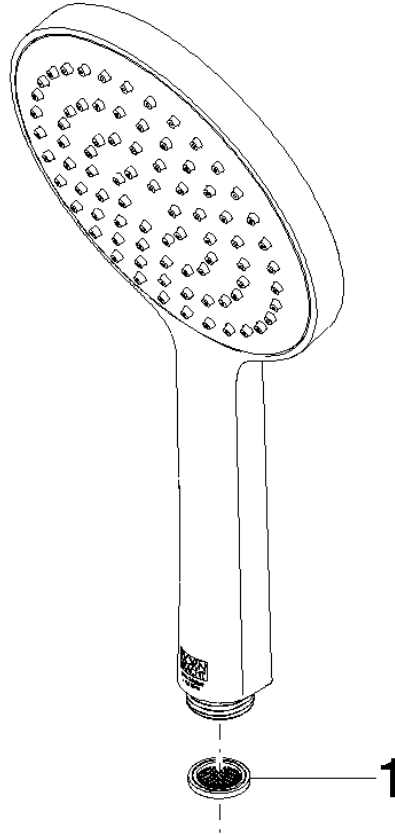

28 027 979

- spray head Ø 130 mm
- COMPACT RAIN, max. flow rate 6.8 l/min (at 3 bar)
- with anti-scale system
- 1/2" connection
- This product can help a building meet the requirements of Green Building Rating Systems, e.g. LEED®, BREEAM®, DGNB

Intrinsic protection against back flow.

Fits: IMO, LULU, MADISON, MEM, TARA, CL.1, LISSÉ, VAIA, META, CYO

	Matte Black	28 027 979-33 0010
	Chrome	28 027 979-00 0010
	Brushed Platinum	28 027 979-06 0010
	Platinum	28 027 979-08 0010
	Dark Chrome	28 027 979-19 0010
	Light Gold	28 027 979-26 0010
	Brushed Durabronze (23kt Gold)	28 027 979-28 0010
	Brushed Champagne (22kt Gold)	28 027 979-46 0010
	Champagne (22kt Gold)	28 027 979-47 0010
	Brushed Chrome	28 027 979-93 0010
	Brushed Dark Platinum	28 027 979-99 0010

28 027 979

mm [inches]

Flow rate chart

28 027 979

Product version from 4/1/2024

Parts for other
finishes can be found
here: [Chrome](#)

SERIES-VARIOUS Hand shower - Matte Black

IMO