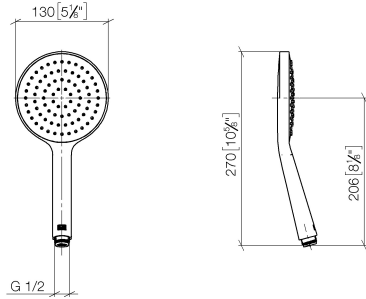

28 027 979

- spray head Ø 130 mm
- COMPACT RAIN, max. flow rate 6.8 l/min (at 3 bar)
- with anti-scale system
- 1/2" connection
- This product can help a building meet the requirements of Green Building Rating Systems, e.g. LEED®, BREEAM®, DGNB

Intrinsic protection against back flow.

Fits: IMO, LULU, MADISON, MEM, TARA, CL.1, LISSÉ, VAIA, META, CYO

	Matte Black	28 027 979-33 0010
	Chrome	28 027 979-00 0010
	Brushed Platinum	28 027 979-06 0010
	Platinum	28 027 979-08 0010
	Dark Chrome	28 027 979-19 0010
	Light Gold	28 027 979-26 0010
	Brushed Durabronze (23kt Gold)	28 027 979-28 0010
	Brushed Champagne (22kt Gold)	28 027 979-46 0010
	Champagne (22kt Gold)	28 027 979-47 0010
	Brushed Chrome	28 027 979-93 0010
	Brushed Dark Platinum	28 027 979-99 0010

28 027 979

mm [inches]

Flow rate chart

28 027 979

Product version from 4/1/2024

Parts for other
finishes can be found
here: [Chrome](#)

SERIES-VARIOUS Hand shower - Matte Black

IMO