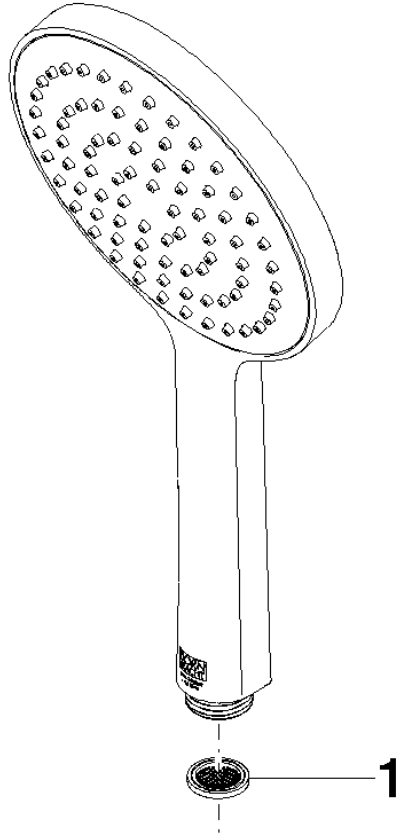

28 027 979

- spray head Ø 130 mm
- COMPACT RAIN, max. flow rate 6.8 l/min (at 3 bar)
- with anti-scale system
- 1/2" connection
- This product can help a building meet the requirements of Green Building Rating Systems, e.g. LEED®, BREEAM®, DGNB

Intrinsic protection against back flow.

Fits: IMO, LULU, MADISON, MEM, TARA, CL.1, LISSÉ, VAIA, META, CYO

	Champagne (22kt Gold)	28 027 979-47 0010
	Chrome	28 027 979-00 0010
	Brushed Platinum	28 027 979-06 0010
	Platinum	28 027 979-08 0010
	Dark Chrome	28 027 979-19 0010
	Light Gold	28 027 979-26 0010
	Brushed Durabronze (23kt Gold)	28 027 979-28 0010
	Matte Black	28 027 979-33 0010
	Brushed Champagne (22kt Gold)	28 027 979-46 0010
	Brushed Chrome	28 027 979-93 0010
	Brushed Dark Platinum	28 027 979-99 0010

28 027 979

mm [inches]

**Flow rate chart**

28 027 979

**Product version from 4/1/2024**

Parts for other  
finishes can be found  
here: [Chrome](#)

SERIES-VARIOUS Hand shower - Champagne (22kt Gold)

IMO