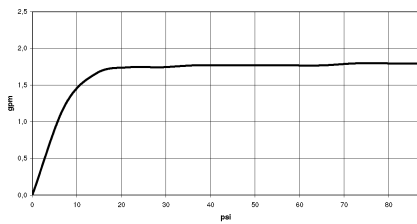

28 027 979

- spray head Ø 130 mm
- COMPACT RAIN, max. flow rate 6.8 l/min (at 3 bar)
- with anti-scale system
- 1/2" connection
- This product can help a building meet the requirements of Green Building Rating Systems, e.g. LEED®, BREEAM®, DGNB

Intrinsic protection against back flow.

Fits: IMO, LULU, MADISON, MEM, TARA, CL.1, LISSÉ, VAIA, META, CYO

	Champagne (22kt Gold)	28 027 979-47 0010
	Chrome	28 027 979-00 0010
	Brushed Platinum	28 027 979-06 0010
	Platinum	28 027 979-08 0010
	Dark Chrome	28 027 979-19 0010
	Light Gold	28 027 979-26 0010
	Brushed Durabronze (23kt Gold)	28 027 979-28 0010
	Matte Black	28 027 979-33 0010
	Brushed Champagne (22kt Gold)	28 027 979-46 0010
	Brushed Chrome	28 027 979-93 0010
	Brushed Dark Platinum	28 027 979-99 0010

28 027 979

mm [inches]

**Flow rate chart**

28 027 979

**Product version from 4/1/2024**

Parts for other  
finishes can be found  
here: [Chrome](#)

SERIES-VARIOUS Hand shower - Champagne (22kt Gold)

IMO