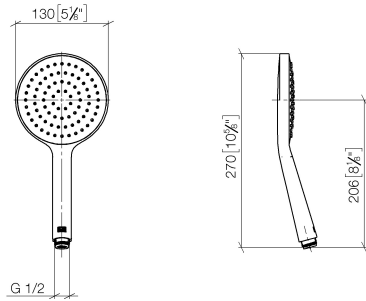

28 027 979

- spray head Ø 130 mm
- COMPACT RAIN, max. flow rate 6.8 l/min (at 3 bar)
- with anti-scale system
- 1/2" connection
- This product can help a building meet the requirements of Green Building Rating Systems, e.g. LEED®, BREEAM®, DGNB

Intrinsic protection against back flow.

Fits: IMO, LULU, MADISON, MEM, TARA, CL.1, LISSÉ, VAIA, META, CYO

	Champagne (22kt Gold)	28 027 979-47 0010
	Chrome	28 027 979-00 0010
	Brushed Platinum	28 027 979-06 0010
	Platinum	28 027 979-08 0010
	Dark Chrome	28 027 979-19 0010
	Light Gold	28 027 979-26 0010
	Brushed Durabronze (23kt Gold)	28 027 979-28 0010
	Matte Black	28 027 979-33 0010
	Brushed Champagne (22kt Gold)	28 027 979-46 0010
	Brushed Chrome	28 027 979-93 0010
	Brushed Dark Platinum	28 027 979-99 0010

28 027 979

mm [inches]

**Flow rate chart**

28 027 979

**Product version from 4/1/2024**

Parts for other  
finishes can be found  
here: [Chrome](#)

SERIES-VARIOUS Hand shower - Champagne (22kt Gold)

IMO