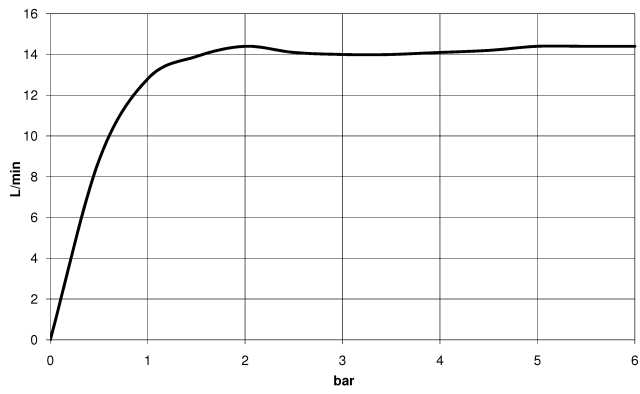

SERIES-VARIOUS Hand shower - Chrome

IMO

28 029 979

- COMPACT RAIN, max. flow rate 15 l/min (at 3 bar)
- with anti-scale system
- 1/2" connection

Intrinsic protection against back flow.

Fits: IMO, LULU, MADISON, MEM, TARA,
CL.1, LISSÉ, VAIA, META, CYO

	Chrome	28 029 979-00
	Chrome	28 029 979-00 0010
	Brushed Platinum	28 029 979-06 0010
	Brushed Platinum	28 029 979-06
	Platinum	28 029 979-08 0010
	Platinum	28 029 979-08
	Dark Chrome	28 029 979-19
	Dark Chrome	28 029 979-19 0010
	Light Gold	28 029 979-26
	Light Gold	28 029 979-26 0010
	Brushed Durabass (23kt Gold)	28 029 979-28 0010
	Brushed Durabass (23kt Gold)	28 029 979-28
	Matte Black	28 029 979-33 0010
	Matte Black	28 029 979-33
	Brushed Champagne (22kt Gold)	28 029 979-46 0010
	Brushed Champagne (22kt Gold)	28 029 979-46
	Champagne (22kt Gold)	28 029 979-47 0010
	Champagne (22kt Gold)	28 029 979-47
	Brushed Chrome	28 029 979-93
	Brushed Chrome	28 029 979-93 0010
	Brushed Dark Platinum	28 029 979-99
	Brushed Dark Platinum	28 029 979-99 0010

28 029 979

mm [inches]

Flow rate chart

Product version from 4/1/2024

SERIES-VARIOUS Hand shower - Chrome

IMO

28 029 979

Spare parts list

Product version from 4/1/2024

No.	Item Number	Name	Quantity used	Delivery time
	09 23 01 039 90	sieve	2	2