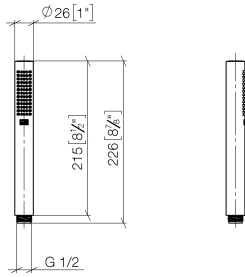

SERIES-VARIOUS Hand shower - Chrome

IMO

28 029 979

- COMPACT RAIN, max. flow rate 15 l/min (at 3 bar)
- with anti-scale system
- 1/2" connection

Intrinsic protection against back flow.

Fits: IMO, LULU, MADISON, MEM, TARA,
CL.1, LISSÉ, VAIA, META, CYO

28 029 979

mm [inches]

Flow rate chart

Product version from 4/1/2024

SERIES-VARIOUS Hand shower - Chrome

IMO

28 029 979

Spare parts list