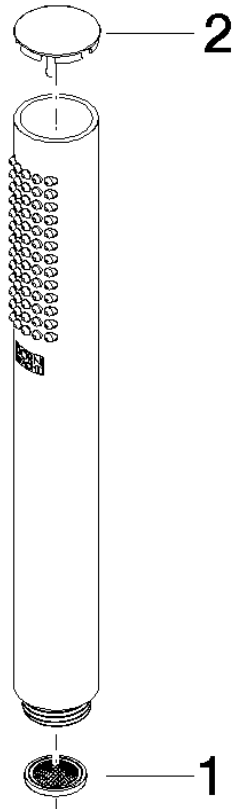

SERIES-VARIOUS Hand shower - Chrome

IMO

28 029 979

- COMPACT RAIN, max. flow rate 15 l/min (at 3 bar)
- with anti-scale system
- 1/2" connection

Intrinsic protection against back flow.

Fits: IMO, LULU, MADISON, MEM, TARA,
CL.1, LISSÉ, VAIA, META, CYO

	Chrome	28 029 979-00
	Chrome	28 029 979-00 0010
	Brushed Platinum	28 029 979-06 0010
	Brushed Platinum	28 029 979-06
	Platinum	28 029 979-08 0010
	Platinum	28 029 979-08
	Dark Chrome	28 029 979-19
	Dark Chrome	28 029 979-19 0010
	Light Gold	28 029 979-26
	Light Gold	28 029 979-26 0010
	Brushed Durabass (23kt Gold)	28 029 979-28 0010
	Brushed Durabass (23kt Gold)	28 029 979-28
	Matte Black	28 029 979-33 0010
	Matte Black	28 029 979-33
	Brushed Champagne (22kt Gold)	28 029 979-46 0010
	Brushed Champagne (22kt Gold)	28 029 979-46
	Champagne (22kt Gold)	28 029 979-47 0010
	Champagne (22kt Gold)	28 029 979-47
	Brushed Chrome	28 029 979-93
	Brushed Chrome	28 029 979-93 0010
	Brushed Dark Platinum	28 029 979-99
	Brushed Dark Platinum	28 029 979-99 0010

28 029 979

mm [inches]

Flow rate chart

Product version from 4/1/2024

SERIES-VARIOUS Hand shower - Chrome

IMO

28 029 979

Spare parts list

Product version from 4/1/2024

No.	Item Number	Name	Quantity used	Delivery time
	09 23 01 039 90	sieve	2	2