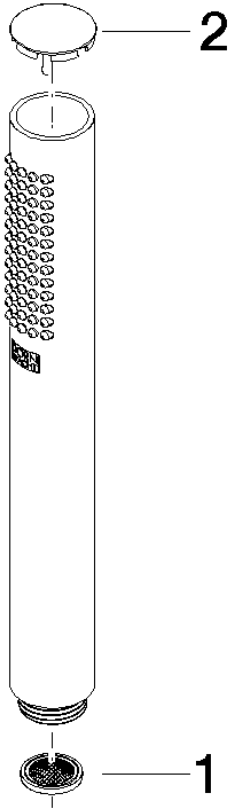

SERIES-VARIOUS Hand shower - Platinum

IMO

28 029 979

- COMPACT RAIN, max. flow rate 6.8 l/min (at 3 bar)
- with anti-scale system
- 1/2" connection
- This product can help a building meet the requirements of Green Building Rating Systems, e.g. LEED®, BREEAM®, DGNB

Intrinsic protection against back flow.

Fits: IMO, LULU, MADISON, MEM, TARA, CL.1, LISSÉ, VAIA, META, CYO

	Platinum	28 029 979-08 0010
	Chrome	28 029 979-00 0010
	Chrome	28 029 979-00
	Brushed Platinum	28 029 979-06 0010
	Brushed Platinum	28 029 979-06
	Platinum	28 029 979-08
	Dark Chrome	28 029 979-19
	Dark Chrome	28 029 979-19 0010
	Light Gold	28 029 979-26
	Light Gold	28 029 979-26 0010
	Brushed Durabronze (23kt Gold)	28 029 979-28 0010
	Brushed Durabronze (23kt Gold)	28 029 979-28
	Matte Black	28 029 979-33 0010
	Matte Black	28 029 979-33
	Brushed Champagne (22kt Gold)	28 029 979-46 0010
	Brushed Champagne (22kt Gold)	28 029 979-46
	Champagne (22kt Gold)	28 029 979-47 0010
	Champagne (22kt Gold)	28 029 979-47
	Brushed Chrome	28 029 979-93
	Brushed Chrome	28 029 979-93 0010
	Brushed Dark Platinum	28 029 979-99
	Brushed Dark Platinum	28 029 979-99 0010

28 029 979

mm [inches]

Flow rate chart

28 029 979

Product version from 4/1/2024

Parts for other
finishes can be found
here: [Chrome](#)

SERIES-VARIOUS Hand shower - Platinum

IMO

28 029 979

Spare parts list

Product version from 4/1/2024

No.	Item Number	Name	Quantity used	Delivery time
	09 23 01 039 90	sieve	2	2