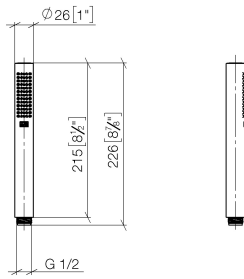

SERIES-VARIOUS Hand shower - Platinum

IMO

28 029 979

- COMPACT RAIN, max. flow rate 6.8 l/min (at 3 bar)
- with anti-scale system
- 1/2" connection
- This product can help a building meet the requirements of Green Building Rating Systems, e.g. LEED®, BREEAM®, DGNB

Intrinsic protection against back flow.

Fits: IMO, LULU, MADISON, MEM, TARA, CL.1, LISSÉ, VAIA, META, CYO

	Platinum	28 029 979-08 0010
	Chrome	28 029 979-00 0010
	Chrome	28 029 979-00
	Brushed Platinum	28 029 979-06 0010
	Brushed Platinum	28 029 979-06
	Platinum	28 029 979-08
	Dark Chrome	28 029 979-19
	Dark Chrome	28 029 979-19 0010
	Light Gold	28 029 979-26
	Light Gold	28 029 979-26 0010
	Brushed Durabronze (23kt Gold)	28 029 979-28 0010
	Brushed Durabronze (23kt Gold)	28 029 979-28
	Matte Black	28 029 979-33 0010
	Matte Black	28 029 979-33
	Brushed Champagne (22kt Gold)	28 029 979-46 0010
	Brushed Champagne (22kt Gold)	28 029 979-46
	Champagne (22kt Gold)	28 029 979-47 0010
	Champagne (22kt Gold)	28 029 979-47
	Brushed Chrome	28 029 979-93
	Brushed Chrome	28 029 979-93 0010
	Brushed Dark Platinum	28 029 979-99
	Brushed Dark Platinum	28 029 979-99 0010

28 029 979

mm [inches]

Flow rate chart

28 029 979

Product version from 4/1/2024

Parts for other
finishes can be found
here: [Chrome](#)

SERIES-VARIOUS Hand shower - Platinum

IMO