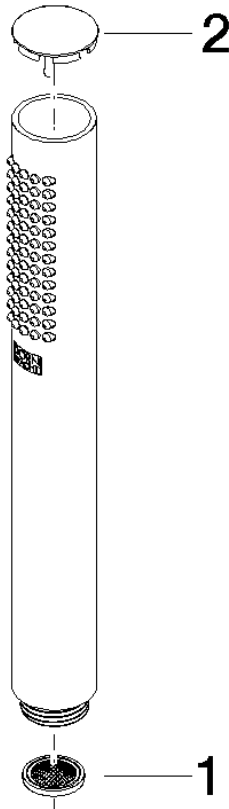

SERIES-VARIOUS Hand shower - Light Gold

IMO

28 029 979

- COMPACT RAIN, max. flow rate 6.8 l/min (at 3 bar)
- with anti-scale system
- 1/2" connection
- This product can help a building meet the requirements of Green Building Rating Systems, e.g. LEED®, BREEAM®, DGNB

Intrinsic protection against back flow.

Fits: IMO, LULU, MADISON, MEM, TARA, CL.1, LISSÉ, VAIA, META, CYO

	Light Gold	28 029 979-26 0010
	Chrome	28 029 979-00 0010
	Chrome	28 029 979-00
	Brushed Platinum	28 029 979-06 0010
	Brushed Platinum	28 029 979-06
	Platinum	28 029 979-08 0010
	Platinum	28 029 979-08
	Dark Chrome	28 029 979-19
	Dark Chrome	28 029 979-19 0010
	Light Gold	28 029 979-26
	Brushed Durabronze (23kt Gold)	28 029 979-28 0010
	Brushed Durabronze (23kt Gold)	28 029 979-28
	Matte Black	28 029 979-33 0010
	Matte Black	28 029 979-33
	Brushed Champagne (22kt Gold)	28 029 979-46 0010
	Brushed Champagne (22kt Gold)	28 029 979-46
	Champagne (22kt Gold)	28 029 979-47 0010
	Champagne (22kt Gold)	28 029 979-47
	Brushed Chrome	28 029 979-93
	Brushed Chrome	28 029 979-93 0010
	Brushed Dark Platinum	28 029 979-99
	Brushed Dark Platinum	28 029 979-99 0010

28 029 979

mm [inches]

Flow rate chart

28 029 979

Product version from 4/1/2024

Parts for other
finishes can be found
here: [Chrome](#)

SERIES-VARIOUS Hand shower - Light Gold

IMO

28 029 979

Spare parts list

Product version from 4/1/2024

No.	Item Number	Name	Quantity used	Delivery time
	09 23 01 039 90	sieve	2	2