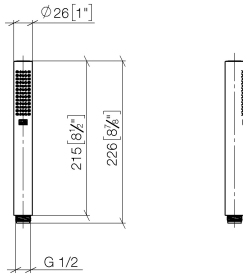

SERIES-VARIOUS Hand shower - Light Gold

IMO

28 029 979

- COMPACT RAIN, max. flow rate 6.8 l/min (at 3 bar)
- with anti-scale system
- 1/2" connection
- This product can help a building meet the requirements of Green Building Rating Systems, e.g. LEED®, BREEAM®, DGNB

Intrinsic protection against back flow.

Fits: IMO, LULU, MADISON, MEM, TARA, CL.1, LISSÉ, VAIA, META, CYO

	Light Gold	28 029 979-26 0010
	Chrome	28 029 979-00 0010
	Chrome	28 029 979-00
	Brushed Platinum	28 029 979-06 0010
	Brushed Platinum	28 029 979-06
	Platinum	28 029 979-08 0010
	Platinum	28 029 979-08
	Dark Chrome	28 029 979-19
	Dark Chrome	28 029 979-19 0010
	Light Gold	28 029 979-26
	Brushed Durabronze (23kt Gold)	28 029 979-28 0010
	Brushed Durabronze (23kt Gold)	28 029 979-28
	Matte Black	28 029 979-33 0010
	Matte Black	28 029 979-33
	Brushed Champagne (22kt Gold)	28 029 979-46 0010
	Brushed Champagne (22kt Gold)	28 029 979-46
	Champagne (22kt Gold)	28 029 979-47 0010
	Champagne (22kt Gold)	28 029 979-47
	Brushed Chrome	28 029 979-93
	Brushed Chrome	28 029 979-93 0010
	Brushed Dark Platinum	28 029 979-99
	Brushed Dark Platinum	28 029 979-99 0010

28 029 979

mm [inches]

Flow rate chart

28 029 979

Product version from 4/1/2024

Parts for other
finishes can be found
here: [Chrome](#)

SERIES-VARIOUS Hand shower - Light Gold

IMO