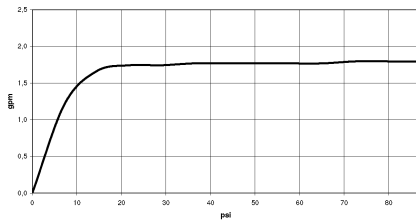

SERIES-VARIOUS Hand shower - Light Gold

IMO

28 029 979

- COMPACT RAIN, max. flow rate 6.8 l/min (at 3 bar)
- with anti-scale system
- 1/2" connection
- This product can help a building meet the requirements of Green Building Rating Systems, e.g. LEED®, BREEAM®, DGNB

Intrinsic protection against back flow.

Fits: IMO, LULU, MADISON, MEM, TARA, CL.1, LISSÉ, VAIA, META, CYO

	Light Gold	28 029 979-26 0010
	Chrome	28 029 979-00 0010
	Chrome	28 029 979-00
	Brushed Platinum	28 029 979-06 0010
	Brushed Platinum	28 029 979-06
	Platinum	28 029 979-08 0010
	Platinum	28 029 979-08
	Dark Chrome	28 029 979-19
	Dark Chrome	28 029 979-19 0010
	Light Gold	28 029 979-26
	Brushed Durabronze (23kt Gold)	28 029 979-28 0010
	Brushed Durabronze (23kt Gold)	28 029 979-28
	Matte Black	28 029 979-33 0010
	Matte Black	28 029 979-33
	Brushed Champagne (22kt Gold)	28 029 979-46 0010
	Brushed Champagne (22kt Gold)	28 029 979-46
	Champagne (22kt Gold)	28 029 979-47 0010
	Champagne (22kt Gold)	28 029 979-47
	Brushed Chrome	28 029 979-93
	Brushed Chrome	28 029 979-93 0010
	Brushed Dark Platinum	28 029 979-99
	Brushed Dark Platinum	28 029 979-99 0010

28 029 979

mm [inches]

Flow rate chart

28 029 979

Product version from 4/1/2024

Parts for other
finishes can be found
here: [Chrome](#)

SERIES-VARIOUS Hand shower - Light Gold

IMO