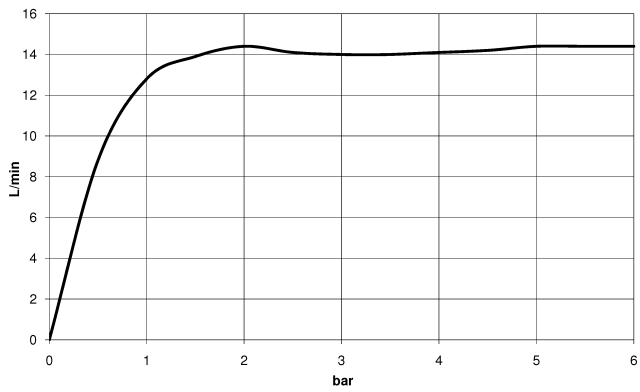

## SERIES-VARIOUS Hand shower - Brushed Light Gold

28 029 979 Product version from 4/1/2024

- COMPACT RAIN, max. flow rate 15 l/min (at 3 bar)
- with anti-scale system
- 1/2" connection

Intrinsic protection against back flow.

## SERIES-VARIOUS Hand shower - Brushed Light Gold

---

28 029 979 Product version from 4/1/2024

**SERIES-VARIOUS Hand shower - Brushed Light Gold**

28 029 979 Product version from 4/1/2024

mm [inches]

**Flow rate chart**