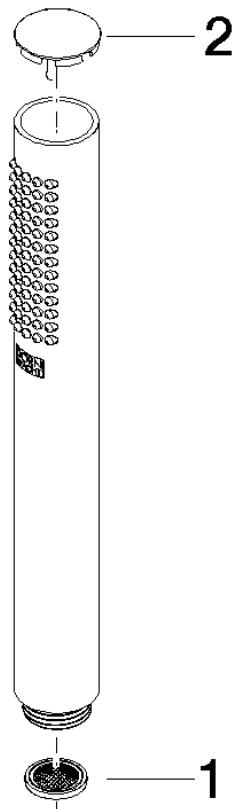

## SERIES-VARIOUS Hand shower - Brushed Light Gold

28 029 979 Product version from 4/1/2024

- COMPACT RAIN, max. flow rate 15 l/min (at 3 bar)
- with anti-scale system
- 1/2" connection

Intrinsic protection against back flow.

	Brushed Light Gold	28 029 979-27
	Chrome	28 029 979-00 0010
	Chrome	28 029 979-00
	Brushed Platinum	28 029 979-06 0010
	Brushed Platinum	28 029 979-06
	Platinum	28 029 979-08
	Platinum	28 029 979-08 0010
	Dark Chrome	28 029 979-19 0010
	Dark Chrome	28 029 979-19
	Light Gold	28 029 979-26
	Light Gold	28 029 979-26 0010
	Brushed Light Gold	28 029 979-27 0010
	Brushed Durabrass (23kt Gold)	28 029 979-28 0010
	Brushed Durabrass (23kt Gold)	28 029 979-28
	Matte Black	28 029 979-33 0010
	Matte Black	28 029 979-33
	Brushed Champagne (22kt Gold)	28 029 979-46 0010
	Brushed Champagne (22kt Gold)	28 029 979-46
	Champagne (22kt Gold)	28 029 979-47
	Champagne (22kt Gold)	28 029 979-47 0010
	Brushed Chrome	28 029 979-93 0010
	Brushed Chrome	28 029 979-93
	Brushed Dark Platinum	28 029 979-99 0010
	Brushed Dark Platinum	28 029 979-99

## SERIES-VARIOUS Hand shower - Brushed Light Gold

---

28 029 979 Product version from 4/1/2024

**SERIES-VARIOUS Hand shower - Brushed Light Gold**

28 029 979 Product version from 4/1/2024

mm [inches]

**Flow rate chart**

**SERIES-VARIOUS Hand shower - Brushed Light Gold**

28 029 979 Product version from 4/1/2024

Parts for other finishes can be found here: [Chrome](#)

**Spare parts list**

No.	Item Number	Name	Quantity used	Delivery time
1	09 23 01 039 90	sieve	1	2
2	09 21 02 153-27	cap	1	60