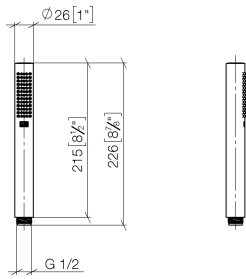

## SERIES-VARIOUS Hand shower - Brushed Light Gold

28 029 979 Product version from 4/1/2024

- COMPACT RAIN, max. flow rate 15 l/min (at 3 bar)
- with anti-scale system
- 1/2" connection

Intrinsic protection against back flow.

## SERIES-VARIOUS Hand shower - Brushed Light Gold

---

28 029 979 Product version from 4/1/2024

**SERIES-VARIOUS Hand shower - Brushed Light Gold**

28 029 979 Product version from 4/1/2024

mm [inches]

**Flow rate chart**