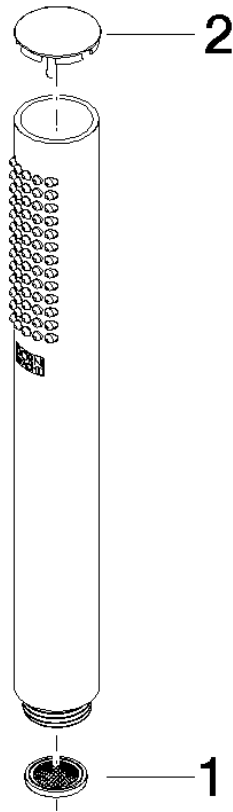

SERIES-VARIOUS Hand shower - Brushed Champagne (22kt Gold)

28 029 979 Product version from 4/1/2024

- COMPACT RAIN, max. flow rate 15 l/min (at 3 bar)
- with anti-scale system
- 1/2" connection

Intrinsic protection against back flow.

	Brushed Champagne (22kt Gold)	28 029 979-46
	Chrome	28 029 979-00 0010
	Chrome	28 029 979-00
	Brushed Platinum	28 029 979-06 0010
	Brushed Platinum	28 029 979-06
	Platinum	28 029 979-08
	Platinum	28 029 979-08 0010
	Dark Chrome	28 029 979-19 0010
	Dark Chrome	28 029 979-19
	Light Gold	28 029 979-26
	Light Gold	28 029 979-26 0010
	Brushed Light Gold	28 029 979-27
	Brushed Light Gold	28 029 979-27 0010
	Brushed Durabrass (23kt Gold)	28 029 979-28 0010
	Brushed Durabrass (23kt Gold)	28 029 979-28
	Matte Black	28 029 979-33 0010
	Matte Black	28 029 979-33
	Brushed Champagne (22kt Gold)	28 029 979-46 0010
	Champagne (22kt Gold)	28 029 979-47
	Champagne (22kt Gold)	28 029 979-47 0010
	Brushed Chrome	28 029 979-93 0010
	Brushed Chrome	28 029 979-93
	Brushed Dark Platinum	28 029 979-99 0010
	Brushed Dark Platinum	28 029 979-99

SERIES-VARIOUS Hand shower - Brushed Champagne (22kt Gold)

28 029 979 Product version from 4/1/2024

SERIES-VARIOUS Hand shower - Brushed Champagne (22kt Gold)

28 029 979 Product version from 4/1/2024

mm [inches]

Flow rate chart

SERIES-VARIOUS Hand shower - Brushed Champagne (22kt Gold)

28 029 979 Product version from 4/1/2024

Parts for other finishes can be found here: [Chrome](#)

Spare parts list

No.	Item Number	Name	Quantity used	Delivery time
1	09 23 01 039 90	sieve	1	2
2	09 21 02 153-46	cap	1	30