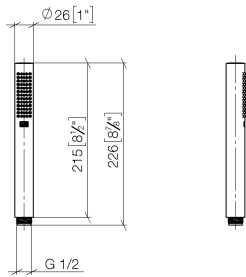

SERIES-VARIOUS Hand shower - Brushed Champagne (22kt Gold)

28 029 979 Product version from 4/1/2024

- COMPACT RAIN, max. flow rate 15 l/min (at 3 bar)
- with anti-scale system
- 1/2" connection

Intrinsic protection against back flow.

Flow rate chart

SERIES-VARIOUS Hand shower - Brushed Champagne (22kt Gold)

28 029 979 Product version from 4/1/2024

Parts for other finishes can be found here: [Chrome](#)

Spare parts list

No.	Item Number	Name	Quantity used	Delivery time
1	09 23 01 039 90	sieve	1	2
2	09 21 02 153-46	cap	1	30