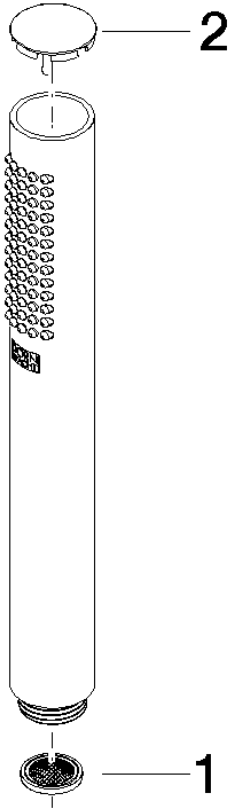

SERIES-VARIOUS Hand shower - Brushed Champagne (22kt Gold)

IMO

28 029 979

- COMPACT RAIN, max. flow rate 6.8 l/min (at 3 bar)
- with anti-scale system
- 1/2" connection
- This product can help a building meet the requirements of Green Building Rating Systems, e.g. LEED®, BREEAM®, DGNB

Intrinsic protection against back flow.

Fits: IMO, LULU, MADISON, MEM, TARA, CL.1, LISSÉ, VAIA, META, CYO

	Brushed Champagne (22kt Gold)	28 029 979-46 0010
	Chrome	28 029 979-00 0010
	Chrome	28 029 979-00
	Brushed Platinum	28 029 979-06 0010
	Brushed Platinum	28 029 979-06
	Platinum	28 029 979-08 0010
	Platinum	28 029 979-08
	Dark Chrome	28 029 979-19
	Dark Chrome	28 029 979-19 0010
	Light Gold	28 029 979-26
	Light Gold	28 029 979-26 0010
	Brushed Durabronze (23kt Gold)	28 029 979-28 0010
	Brushed Durabronze (23kt Gold)	28 029 979-28
	Matte Black	28 029 979-33 0010
	Matte Black	28 029 979-33
	Brushed Champagne (22kt Gold)	28 029 979-46
	Champagne (22kt Gold)	28 029 979-47 0010
	Champagne (22kt Gold)	28 029 979-47
	Brushed Chrome	28 029 979-93
	Brushed Chrome	28 029 979-93 0010
	Brushed Dark Platinum	28 029 979-99
	Brushed Dark Platinum	28 029 979-99 0010

28 029 979

mm [inches]

Flow rate chart

28 029 979

Product version from 4/1/2024

Parts for other
finishes can be found
here: [Chrome](#)

SERIES-VARIOUS Hand shower - Brushed Champagne (22kt Gold)

IMO

28 029 979

Spare parts list

Product version from 4/1/2024

No.	Item Number	Name	Quantity used	Delivery time
	09 23 01 039 90	sieve	2	2