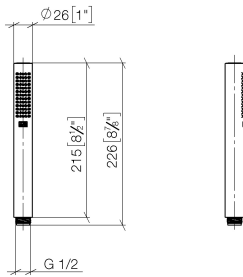

SERIES-VARIOUS Hand shower - Brushed Champagne (22kt Gold)

IMO

28 029 979

- COMPACT RAIN, max. flow rate 6.8 l/min (at 3 bar)
- with anti-scale system
- 1/2" connection
- This product can help a building meet the requirements of Green Building Rating Systems, e.g. LEED®, BREEAM®, DGNB

Intrinsic protection against back flow.

Fits: IMO, LULU, MADISON, MEM, TARA, CL.1, LISSÉ, VAIA, META, CYO

	Brushed Champagne (22kt Gold)	28 029 979-46 0010
	Chrome	28 029 979-00 0010
	Chrome	28 029 979-00
	Brushed Platinum	28 029 979-06 0010
	Brushed Platinum	28 029 979-06
	Platinum	28 029 979-08 0010
	Platinum	28 029 979-08
	Dark Chrome	28 029 979-19
	Dark Chrome	28 029 979-19 0010
	Light Gold	28 029 979-26
	Light Gold	28 029 979-26 0010
	Brushed Durabronze (23kt Gold)	28 029 979-28 0010
	Brushed Durabronze (23kt Gold)	28 029 979-28
	Matte Black	28 029 979-33 0010
	Matte Black	28 029 979-33
	Brushed Champagne (22kt Gold)	28 029 979-46
	Champagne (22kt Gold)	28 029 979-47 0010
	Champagne (22kt Gold)	28 029 979-47
	Brushed Chrome	28 029 979-93
	Brushed Chrome	28 029 979-93 0010
	Brushed Dark Platinum	28 029 979-99
	Brushed Dark Platinum	28 029 979-99 0010

28 029 979

mm [inches]

Flow rate chart

28 029 979

Product version from 4/1/2024

Parts for other
finishes can be found
here: [Chrome](#)

SERIES-VARIOUS Hand shower - Brushed Champagne (22kt Gold)

IMO