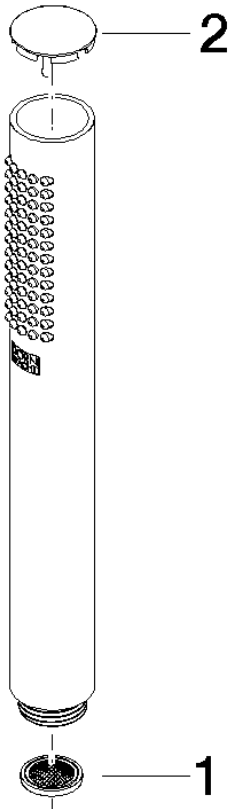

28 029 979

- COMPACT RAIN, max. flow rate 15 l/min (at 3 bar)
- with anti-scale system
- 1/2" connection

Intrinsic protection against back flow.

Fits: IMO, LULU, MADISON, MEM, TARA,  
CL.1, LISSÉ, VAIA, META, CYO

	Champagne (22kt Gold)	28 029 979-47
	Chrome	28 029 979-00 0010
	Chrome	28 029 979-00
	Brushed Platinum	28 029 979-06 0010
	Brushed Platinum	28 029 979-06
	Platinum	28 029 979-08 0010
	Platinum	28 029 979-08
	Dark Chrome	28 029 979-19
	Dark Chrome	28 029 979-19 0010
	Light Gold	28 029 979-26
	Light Gold	28 029 979-26 0010
	Brushed Durabross (23kt Gold)	28 029 979-28 0010
	Brushed Durabross (23kt Gold)	28 029 979-28
	Matte Black	28 029 979-33 0010
	Matte Black	28 029 979-33
	Brushed Champagne (22kt Gold)	28 029 979-46 0010
	Brushed Champagne (22kt Gold)	28 029 979-46
	Champagne (22kt Gold)	28 029 979-47 0010
	Brushed Chrome	28 029 979-93
	Brushed Chrome	28 029 979-93 0010
	Brushed Dark Platinum	28 029 979-99
	Brushed Dark Platinum	28 029 979-99 0010

28 029 979

mm [inches]

Flow rate chart

28 029 979

**Product version from 4/1/2024**

Parts for other finishes can be found here: [Chrome](#)

SERIES-VARIOUS Hand shower - Champagne (22kt Gold)

IMO

28 029 979

**Spare parts list**

**Product version from 4/1/2024**

No.	Item Number	Name	Quantity used	Delivery time
	09 23 01 039 90	sieve	2	2