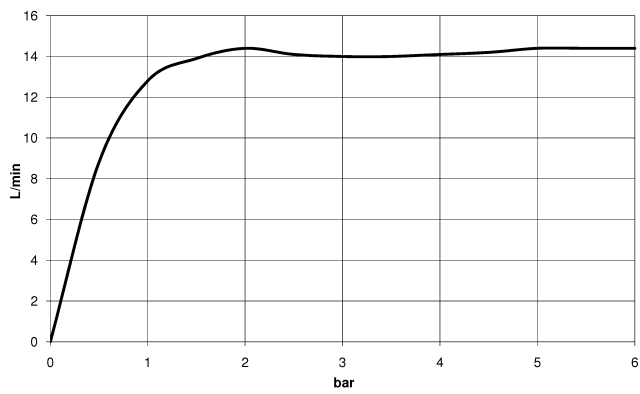

28 029 979

- COMPACT RAIN, max. flow rate 15 l/min (at 3 bar)
- with anti-scale system
- 1/2" connection

Intrinsic protection against back flow.

Fits: IMO, LULU, MADISON, MEM, TARA,  
CL.1, LISSÉ, VAIA, META, CYO

	Champagne (22kt Gold)	28 029 979-47
	Chrome	28 029 979-00 0010
	Chrome	28 029 979-00
	Brushed Platinum	28 029 979-06 0010
	Brushed Platinum	28 029 979-06
	Platinum	28 029 979-08 0010
	Platinum	28 029 979-08
	Dark Chrome	28 029 979-19
	Dark Chrome	28 029 979-19 0010
	Light Gold	28 029 979-26
	Light Gold	28 029 979-26 0010
	Brushed Durabross (23kt Gold)	28 029 979-28 0010
	Brushed Durabross (23kt Gold)	28 029 979-28
	Matte Black	28 029 979-33 0010
	Matte Black	28 029 979-33
	Brushed Champagne (22kt Gold)	28 029 979-46 0010
	Brushed Champagne (22kt Gold)	28 029 979-46
	Champagne (22kt Gold)	28 029 979-47 0010
	Brushed Chrome	28 029 979-93
	Brushed Chrome	28 029 979-93 0010
	Brushed Dark Platinum	28 029 979-99
	Brushed Dark Platinum	28 029 979-99 0010

28 029 979

mm [inches]

Flow rate chart

28 029 979

**Product version from 4/1/2024**

Parts for other finishes can be found here: [Chrome](#)

SERIES-VARIOUS Hand shower - Champagne (22kt Gold)

IMO