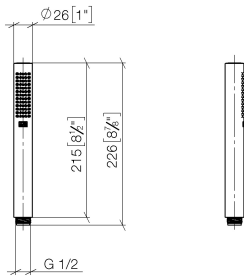

28 029 979

- COMPACT RAIN, max. flow rate 15 l/min (at 3 bar)
- with anti-scale system
- 1/2" connection

Intrinsic protection against back flow.

Fits: IMO, LULU, MADISON, MEM, TARA,  
CL.1, LISSÉ, VAIA, META, CYO

28 029 979

mm [inches]

Flow rate chart

28 029 979

**Product version from 4/1/2024**

Parts for other finishes can be found here: [Chrome](#)

SERIES-VARIOUS Hand shower - Champagne (22kt Gold)

IMO