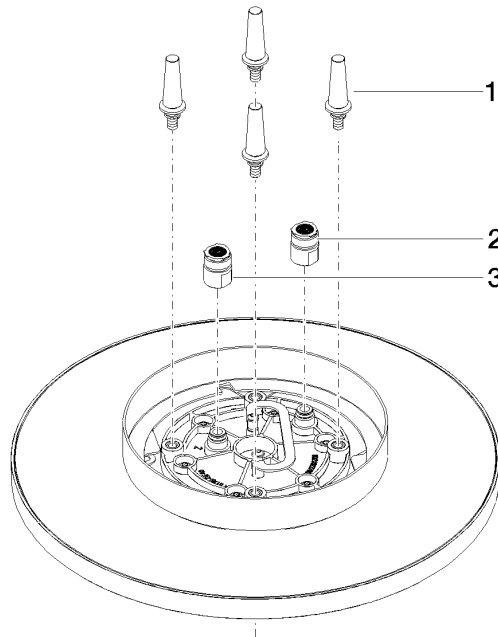

28 031 970

Fits: TARA, LISSÉ, VAIA, META

- rain shower Ø 300 mm
- PURE RAIN, max. flow rate 12 l/min (at 3 bar)
- PURIFY RAIN, max. flow rate 6 l/min (at 3 bar)
- Distance to ceiling from bottom edge of shower 40 mm
- with anti-scale system
- For simultaneous control of the jet types, we recommend the xTool thermostat module

Required miscellaneous

Concealed ceiling installation box 35 041 970 90 with ceiling fixing -

- concealed rough parts
- min. recess depth 90 mm
- max. recess depth 115 mm
- 2x female thread " outlet

28 031 970

mm [inches]

Flow rate chart

Certificates

LGA_38400.

28 031 970

Spare parts list

No.	Item Number	Name	Quantity used	Delivery time
1	90 17 20 263 00 90	fixing set	1	2
2	90 24 03 309 01 90	connection	1	2
3	90 24 03 309 00 90	connection	1	2