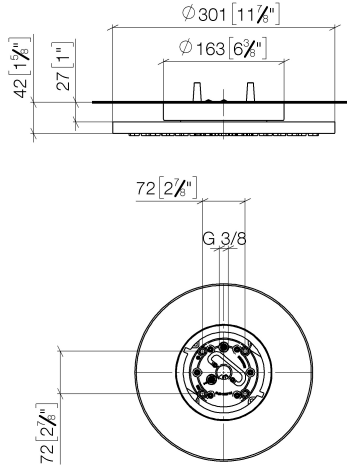

28 031 970

Fits: TARA, LISSÉ, VAIA, META

- rain shower Ø 300 mm
- PURE RAIN, max. flow rate 12 l/min (at 3 bar)
- PURIFY RAIN, max. flow rate 6 l/min (at 3 bar)
- Distance to ceiling from bottom edge of shower 40 mm
- with anti-scale system
- For simultaneous control of the jet types, we recommend the xTool thermostat module

Required miscellaneous

Concealed ceiling installation box 35 041 970 90 with ceiling fixing -

- concealed rough parts
- min. recess depth 90 mm
- max. recess depth 115 mm
- 2x female thread " outlet

28 031 970

mm [inches]

Flow rate chart

Certificates

LGA_38400.

28 031 970

Spare parts list

No.	Item Number	Name	Quantity used	Delivery time
1	90 17 20 263 00 90	fixing set	1	2
2	90 24 03 309 01 90	connection	1	2
3	90 24 03 309 00 90	connection	1	2