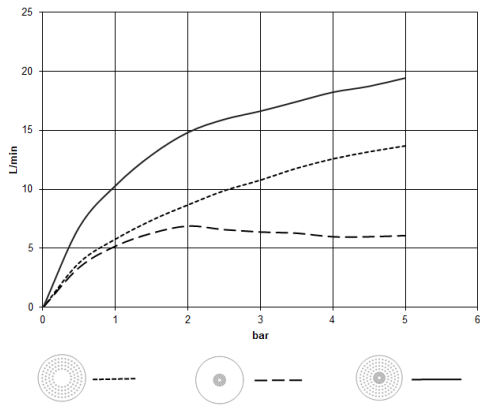

28 031 970

Fits: TARA, LISSÉ, VAIA, META

- rain shower Ø 300 mm
- PURE RAIN, max. flow rate 12 l/min (at 3 bar)
- PURIFY RAIN, max. flow rate 6 l/min (at 3 bar)
- Distance to ceiling from bottom edge of shower 40 mm
- with anti-scale system
- For simultaneous control of the jet types, we recommend the xTool thermostat module

Required miscellaneous

Concealed ceiling installation box 35 041 970 90 with ceiling fixing -

- concealed rough parts
- min. recess depth 90 mm
- max. recess depth 115 mm
- 2x female thread " outlet

28 031 970

mm [inches]

Flow rate chart

Certificates

LGA_38400.

28 031 970

Spare parts list

No.	Item Number	Name	Quantity used	Delivery time
1	90 17 20 263 00 90	fixing set	1	2
2	90 24 03 309 01 90	connection	1	2
3	90 24 03 309 00 90	connection	1	2