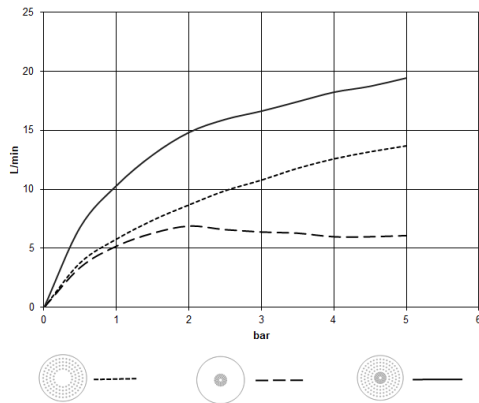

Rain shower for surface-mounted ceiling installation 300 mm - Brushed Light Gold

28 031 970 Product version from 5/1/2022

- rain shower Ø 300 mm
- PURE RAIN, max. flow rate 12 l/min (at 3 bar)
- PURIFY RAIN, max. flow rate 6 l/min (at 3 bar)
- Distance to ceiling from bottom edge of shower 40 mm
- with anti-scale system
- For simultaneous control of the jet types, we recommend the xTool thermostat module
- WRAS

Required miscellaneous

Concealed ceiling installation box 35 041 970 90 with ceiling fixing -

- concealed rough parts
- min. recess depth mm
- max. recess depth mm
- 2x female thread " outlet

Rain shower for surface-mounted ceiling installation 300 mm - Brushed Light Gold

28 031 970 Product version from 5/1/2022
mm [inches]

Flow rate chart

Codes & Standards

DIN 4109

ISO 3822

Scottish Water
Byelaws

UK Water Supply
Regulations

Ü-Zeichen