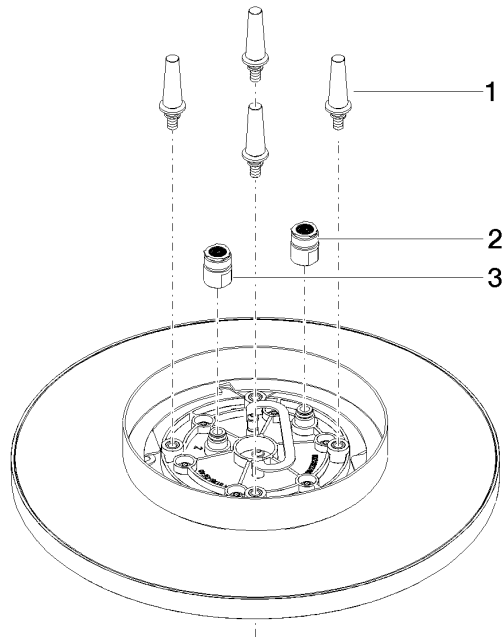

Rain shower for surface-mounted ceiling installation 300 mm - Brushed Light Gold

28 031 970 Product version from 5/1/2022

- rain shower Ø 300 mm
- PURE RAIN, max. flow rate 12 l/min (at 3 bar)
- PURIFY RAIN, max. flow rate 6 l/min (at 3 bar)
- Distance to ceiling from bottom edge of shower 40 mm
- with anti-scale system
- For simultaneous control of the jet types, we recommend the xTool thermostat module
- WRAS

Required miscellaneous

Concealed ceiling installation box 35 041 970 90 with ceiling fixing -

- concealed rough parts
- min. recess depth mm
- max. recess depth mm
- 2x female thread " outlet

Rain shower for surface-mounted ceiling installation 300 mm - Brushed Light Gold

Rain shower for surface-mounted ceiling installation 300 mm - Brushed Light Gold

28 031 970 Product version from 5/1/2022

Certificates

LGA_38

WRAS_240502

Rain shower for surface-mounted ceiling installation 300 mm - Brushed Light Gold

28 031 970 Product version from 5/1/2022

Spare parts list

No.	Item Number	Name	Quantity used	Delivery time
1	90 17 20 263 00 90	fixing set	1	2
2	90 24 03 309 01 90	connection	1	2
3	90 24 03 309 00 90	connection	1	2