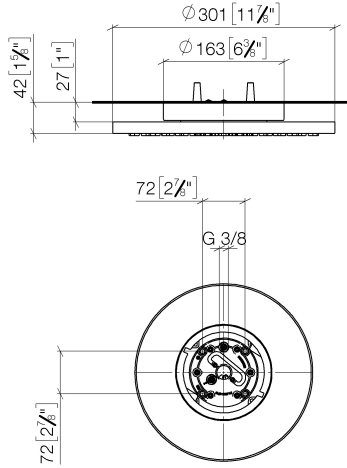

Rain shower for surface-mounted ceiling installation 300 mm - Brushed Light Gold

28 031 970 Product version from 5/1/2022

- rain shower Ø 300 mm
- PURE RAIN, max. flow rate 12 l/min (at 3 bar)
- PURIFY RAIN, max. flow rate 6 l/min (at 3 bar)
- Distance to ceiling from bottom edge of shower 40 mm
- with anti-scale system
- For simultaneous control of the jet types, we recommend the xTool thermostat module
- WRAS

Required miscellaneous

Concealed ceiling installation box 35 041 970 90 with ceiling fixing -

- concealed rough parts
- min. recess depth mm
- max. recess depth mm
- 2x female thread " outlet

Rain shower for surface-mounted ceiling installation 300 mm - Brushed Light Gold

28 031 970 Product version from 5/1/2022
mm [inches]

Flow rate chart

Codes & Standards

DIN 4109

ISO 3822

Scottish Water
Byelaws

UK Water Supply
Regulations

Ü-Zeichen

28 031 970 Product version from 5/1/2022

Spare parts list

No.	Item Number	Name	Quantity used	Delivery time
1	90 17 20 263 00 90	fixing set	1	2
2	90 24 03 309 01 90	connection	1	2
3	90 24 03 309 00 90	connection	1	2