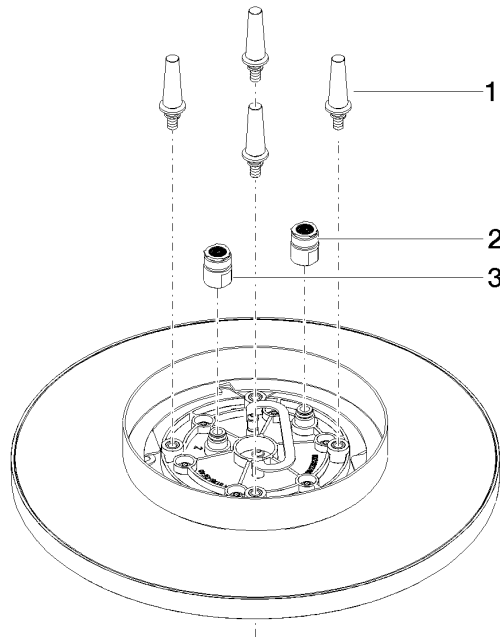

## Rain shower for surface-mounted ceiling installation 300 mm - Brushed Dark Platinum

28 031 970 Product version from 5/1/2022

- rain shower Ø 300 mm
- PURE RAIN, max. flow rate 12 l/min (at 3 bar)
- PURIFY RAIN, max. flow rate 6 l/min (at 3 bar)
- Distance to ceiling from bottom edge of shower 40 mm
- with anti-scale system
- For simultaneous control of the jet types, we recommend the xTool thermostat module
- WRAS

## Rain shower for surface-mounted ceiling installation 300 mm - Brushed Dark Platinum

---

28 031 970 Product version from 5/1/2022

### Certificates

---

LGA\_38

WRAS\_240502

**Rain shower for surface-mounted ceiling installation 300 mm - Brushed Dark  
Platinum**

28 031 970 Product version from 5/1/2022

**Spare parts list**

No.	Item Number	Name	Quantity used	Delivery time
1	90 17 20 263 00 90	fixing set	1	2
2	90 24 03 309 01 90	connection	1	2
3	90 24 03 309 00 90	connection	1	2