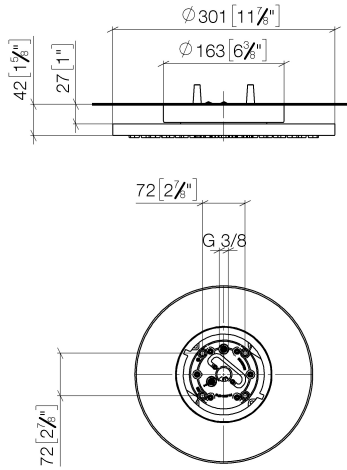

## Rain shower for surface-mounted ceiling installation 300 mm - Brushed Dark Platinum

28 031 970 Product version from 5/1/2022

- rain shower Ø 300 mm
- PURE RAIN, max. flow rate 12 l/min (at 3 bar)
- PURIFY RAIN, max. flow rate 6 l/min (at 3 bar)
- Distance to ceiling from bottom edge of shower 40 mm
- with anti-scale system
- For simultaneous control of the jet types, we recommend the xTool thermostat module
- WRAS

### Required miscellaneous

**Concealed ceiling installation box 35 041 970 90 with ceiling fixing -**

- min. recess depth mm
- max. recess depth mm
- 2x female thread " outlet
- concealed rough parts

## Rain shower for surface-mounted ceiling installation 300 mm - Brushed Dark Platinum

28 031 970 Product version from 5/1/2022  
mm [inches]

### Flow rate chart