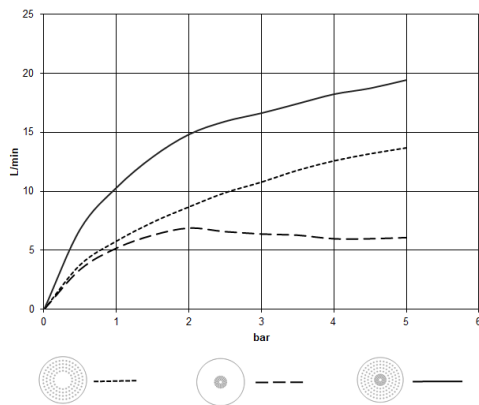

## Rain shower for surface-mounted ceiling installation 300 mm - Brushed Dark Platinum

28 031 970 Product version from 5/1/2022

- rain shower Ø 300 mm
- PURE RAIN, max. flow rate 12 l/min (at 3 bar)
- PURIFY RAIN, max. flow rate 6 l/min (at 3 bar)
- Distance to ceiling from bottom edge of shower 40 mm
- with anti-scale system
- For simultaneous control of the jet types, we recommend the xTool thermostat module
- WRAS

### Flow rate chart