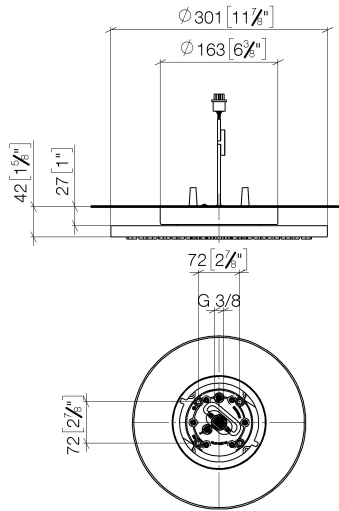

Rain shower for surface-mounted ceiling installation with light 300 mm - Platinum

28 032 970 Product version from 5/1/2022

- rain shower Ø 300 mm
- PURE RAIN, max. flow rate 12 l/min (at 3 bar)
- PURIFY RAIN, max. flow rate 6 l/min (at 3 bar)
- Distance to ceiling from bottom edge of shower 40 mm
- with anti-scale system

Required miscellaneous

Concealed ceiling installation box 35 042 970 90 for surface-mounted ceiling installation with light -

- min. recess depth mm
- max. recess depth mm
- 2x female thread 1/2" connections
- Input 100-240V AC 50-60Hz
- concealed rough parts
- Output 350 mA SELV / Class 2
- Provided by customer: Light switch

**Rain shower for surface-mounted ceiling installation with light 300 mm -
Platinum**

28 032 970 Product version from 5/1/2022
mm [inches]

Flow rate chart

Codes & Standards

DIN 4109

ISO 3822

Scottish Water
Byelaws