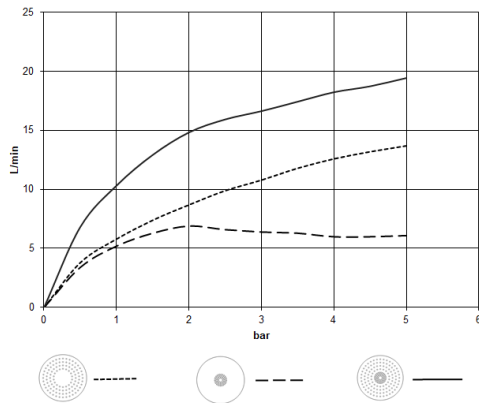

Flow rate chart

Codes & Standards

DIN 4109

ISO 3822

Scottish Water
Byelaws

UK Water Supply
Regulations

Ü-Zeichen