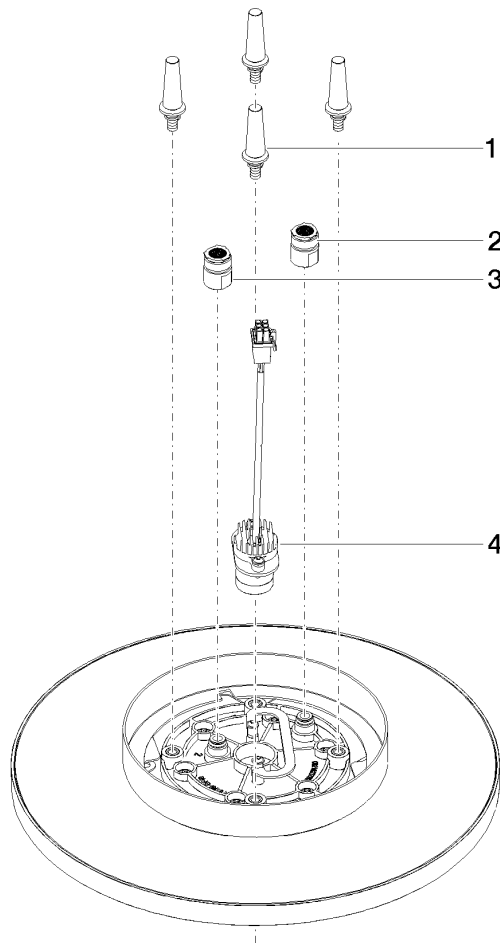

Rain shower for surface-mounted ceiling installation with light 300 mm - Platinum

28 032 970 Product version from 5/1/2022

- rain shower Ø 300 mm
- PURE RAIN, max. flow rate 12 l/min (at 3 bar)
- PURIFY RAIN, max. flow rate 6 l/min (at 3 bar)
- Distance to ceiling from bottom edge of shower 40 mm
- with anti-scale system

**Rain shower for surface-mounted ceiling installation with light 300 mm -
Platinum**

28 032 970 Product version from 5/1/2022
mm [inches]

Flow rate chart

Codes & Standards

DIN 4109

ISO 3822

Scottish Water
Byelaws

UK Water Supply
Regulations

Ü-Zeichen

Rain shower for surface-mounted ceiling installation with light 300 mm - Platinum

28 032 970 Product version from 5/1/2022

Certificates

LGA_38

WRAS_240502

**Rain shower for surface-mounted ceiling installation with light 300 mm -
Platinum**

28 032 970 Product version from 5/1/2022

Spare parts list

No.	Item Number	Name	Quantity used	Delivery time
1	90 17 20 263 00 90	fixing set	1	2
2	90 24 03 309 01 90	connection	1	2
3	90 24 03 309 00 90	connection	1	2
4	90 10 01 225 00 90	electronic accessories	1	2