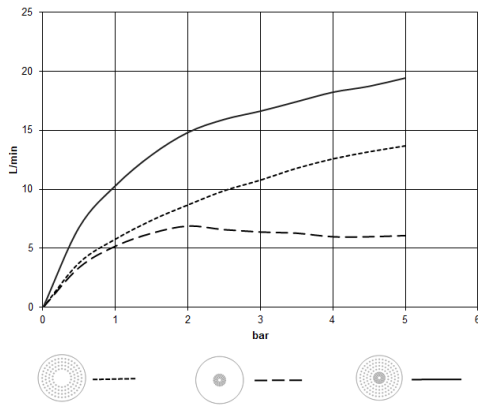

Required miscellaneous

Concealed ceiling installation box 35 042 970 90 for surface-mounted ceiling installation with light -

- concealed rough parts
- min. recess depth mm
- max. recess depth mm
- 2x female thread 1/2" connections
- Input 100-240V AC 50-60Hz
- Output 350 mA SELV / Class 2
- Provided by customer: Light switch

Rain shower for surface-mounted ceiling installation with light 300 mm - Brushed Light Gold

28 032 970 Product version from 5/1/2022
mm [inches]

Flow rate chart

Codes & Standards

DIN 4109

ISO 3822

Scottish Water
Byelaws