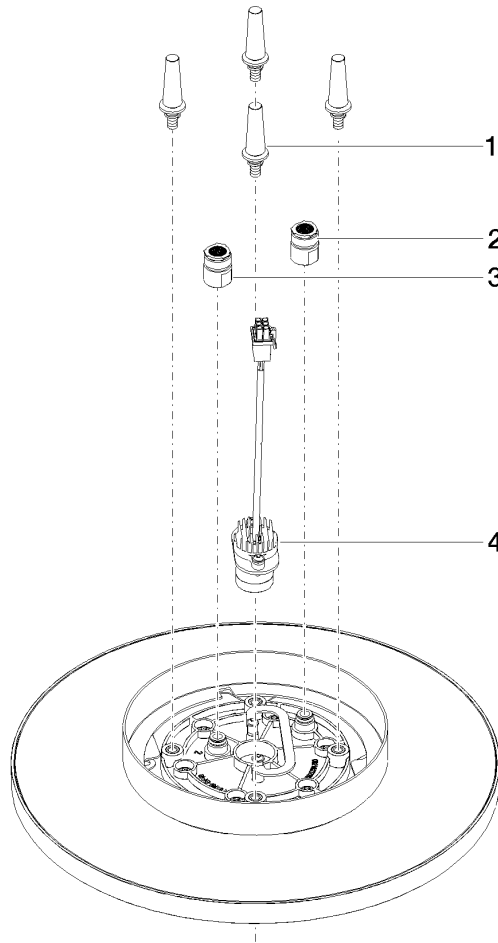

Rain shower for surface-mounted ceiling installation with light 300 mm - Brushed Light Gold

28 032 970 Product version from 5/1/2022

- rain shower Ø 300 mm
- PURE RAIN, max. flow rate 12 l/min (at 3 bar)
- PURIFY RAIN, max. flow rate 6 l/min (at 3 bar)
- Distance to ceiling from bottom edge of shower 40 mm
- with anti-scale system

Rain shower for surface-mounted ceiling installation with light 300 mm - Brushed Light Gold

28 032 970 Product version from 5/1/2022
mm [inches]

Flow rate chart

Codes & Standards

DIN 4109

ISO 3822

Scottish Water
Byelaws

UK Water Supply
Regulations

Ü-Zeichen

Rain shower for surface-mounted ceiling installation with light 300 mm - Brushed Light Gold

28 032 970 Product version from 5/1/2022

Certificates

LGA_38

WRAS_240502

**Rain shower for surface-mounted ceiling installation with light 300 mm -
Brushed Light Gold**

28 032 970 Product version from 5/1/2022

Spare parts list

No.	Item Number	Name	Quantity used	Delivery time
1	90 17 20 263 00 90	fixing set	1	2
2	90 24 03 309 01 90	connection	1	2
3	90 24 03 309 00 90	connection	1	2
4	90 10 01 225 00 90	electronic accessories	1	2