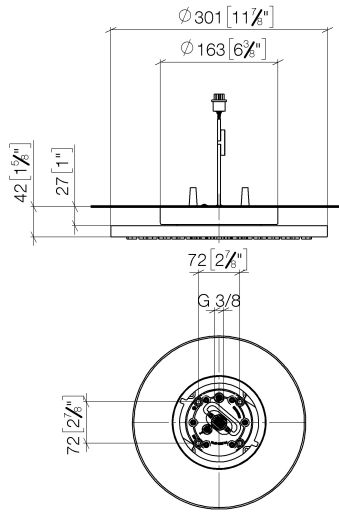

Rain shower for surface-mounted ceiling installation with light 300 mm - Brushed Light Gold

28 032 970 Product version from 5/1/2022

- rain shower Ø 300 mm
- PURE RAIN, max. flow rate 12 l/min (at 3 bar)
- PURIFY RAIN, max. flow rate 6 l/min (at 3 bar)
- Distance to ceiling from bottom edge of shower 40 mm
- with anti-scale system

Required miscellaneous

Concealed ceiling installation box 35 042 970 90 for surface-mounted ceiling installation with light -

- concealed rough parts
- min. recess depth mm
- max. recess depth mm
- 2x female thread 1/2" connections
- Input 100-240V AC 50-60Hz
- Output 350 mA SELV / Class 2
- Provided by customer: Light switch

Rain shower for surface-mounted ceiling installation with light 300 mm - Brushed Light Gold

28 032 970 Product version from 5/1/2022
mm [inches]

Flow rate chart

Codes & Standards

DIN 4109

ISO 3822

Scottish Water
Byelaws