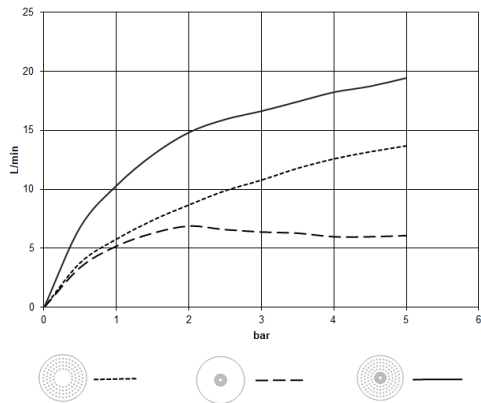

**Rain shower for surface-mounted ceiling installation with light 300 mm -  
Brushed Durabronze (23kt Gold)**

TARA

28 032 970

Fits: TARA, LISSÉ, VAIA, META

- rain shower Ø 300 mm
- PURE RAIN, max. flow rate 12 l/min (at 3 bar)
- PURIFY RAIN, max. flow rate 6 l/min (at 3 bar)
- Distance to ceiling from bottom edge of shower 40 mm
- with anti-scale system
- central LED Spot 3000 K
- Provided by customer: Light switch
- For simultaneous control of the jet types, we recommend the xTool thermostat module
- Not suitable for use in a steam room.

**Required miscellaneous**

**Concealed ceiling installation box for surface-mounted ceiling installation with light -**

35 042 970 90

- min. recess depth 90 mm
- max. recess depth 115 mm
- 2x female thread 1/2" connections
- Input 100-240V AC 50-60Hz
- concealed rough parts
- Output 350 mA SELV / Class II
- Provided by customer: Light switch

**Rain shower for surface-mounted ceiling installation with light 300 mm -  
Brushed Durabronz (23kt Gold)**

TARA

28 032 970  
mm [inches]

**Flow rate chart**

**Certificates**

LGA\_38400.

28 032 970

Spare parts list