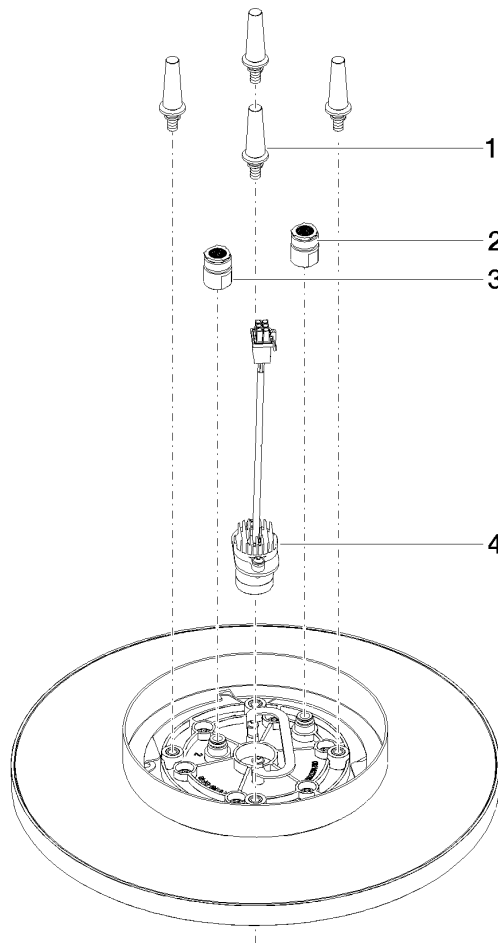

**Rain shower for surface-mounted ceiling installation with light 300 mm -  
Brushed Durabronze (23kt Gold)**

TARA

28 032 970

Fits: TARA, LISSÉ, VAIA, META

- rain shower Ø 300 mm
- PURE RAIN, max. flow rate 12 l/min (at 3 bar)
- PURIFY RAIN, max. flow rate 6 l/min (at 3 bar)
- Distance to ceiling from bottom edge of shower 40 mm
- with anti-scale system
- central LED Spot 3000 K
- Provided by customer: Light switch
- For simultaneous control of the jet types, we recommend the xTool thermostat module
- Not suitable for use in a steam room.

**Required miscellaneous**

**Concealed ceiling installation box for surface-mounted ceiling installation with light -**

35 042 970 90

- min. recess depth 90 mm
- max. recess depth 115 mm
- 2x female thread 1/2" connections
- Input 100-240V AC 50-60Hz
- concealed rough parts
- Output 350 mA SELV / Class II
- Provided by customer: Light switch

**Rain shower for surface-mounted ceiling installation with light 300 mm -  
Brushed Durabronz (23kt Gold)**

TARA

28 032 970  
mm [inches]

**Flow rate chart**

**Certificates**

LGA\_38400.

28 032 970

Spare parts list

No.	Item Number	Name	Quantity used	Delivery time
1	90 17 20 263 00 90	fixing set	1	2
2	90 24 03 309 01 90	connection	1	2
3	90 24 03 309 00 90	connection	1	2
4	90 10 01 225 00 90	electronic accessories	1	2