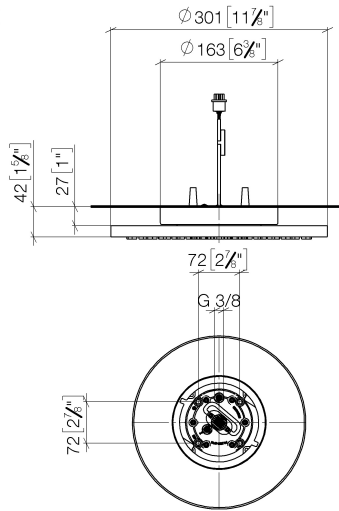

**Rain shower for surface-mounted ceiling installation with light 300 mm -  
Brushed Durabronze (23kt Gold)**

TARA

28 032 970

Fits: TARA, LISSÉ, VAIA, META

- rain shower Ø 300 mm
- PURE RAIN, max. flow rate 12 l/min (at 3 bar)
- PURIFY RAIN, max. flow rate 6 l/min (at 3 bar)
- Distance to ceiling from bottom edge of shower 40 mm
- with anti-scale system
- central LED Spot 3000 K
- Provided by customer: Light switch
- For simultaneous control of the jet types, we recommend the xTool thermostat module
- Not suitable for use in a steam room.

**Required miscellaneous**

**Concealed ceiling installation box for surface-mounted ceiling installation with light -**

35 042 970 90

- min. recess depth 90 mm
- max. recess depth 115 mm
- 2x female thread 1/2" connections
- Input 100-240V AC 50-60Hz
- concealed rough parts
- Output 350 mA SELV / Class II
- Provided by customer: Light switch

**Rain shower for surface-mounted ceiling installation with light 300 mm -  
Brushed Durabronz (23kt Gold)**

TARA

28 032 970  
mm [inches]

**Flow rate chart**

**Certificates**

LGA\_38400.

28 032 970

Spare parts list

No.	Item Number	Name	Quantity used	Delivery time
1	90 17 20 263 00 90	fixing set	1	2
2	90 24 03 309 01 90	connection	1	2
3	90 24 03 309 00 90	connection	1	2
4	90 10 01 225 00 90	electronic accessories	1	2