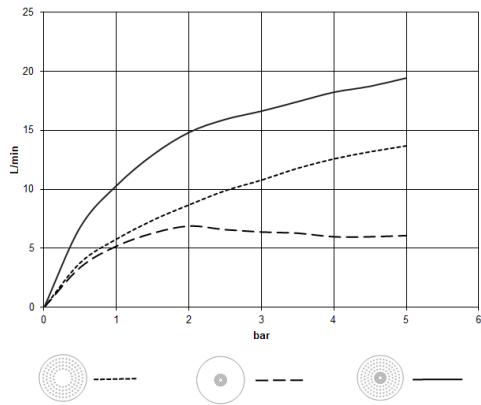

**Rain shower for surface-mounted ceiling installation with light 300 mm -
Brushed Bronze**

TARA

28 032 970

Fits: TARA, LISSÉ, VAIA, META

- rain shower Ø 300 mm
- PURE RAIN, max. flow rate 12 l/min (at 3 bar)
- PURIFY RAIN, max. flow rate 6 l/min (at 3 bar)
- Distance to ceiling from bottom edge of shower 40 mm
- with anti-scale system
- central LED Spot 3000 K
- Provided by customer: Light switch
- For simultaneous control of the jet types, we recommend the xTool thermostat module
- Not suitable for use in a steam room.

Required miscellaneous

Concealed ceiling installation box 35 042 970 90

**for surface-mounted ceiling
installation with light -**

- concealed rough parts
- min. recess depth 90 mm
- max. recess depth 115 mm
- 2x female thread 1/2" connections
- Input 100-240V AC 50-60Hz
- Output 350 mA SELV / Class II
- Provided by customer: Light switch

**Rain shower for surface-mounted ceiling installation with light 300 mm -
Brushed Bronze**

TARA

28 032 970
mm [inches]

Flow rate chart

Certificates

LGA_38400.

28 032 970

Spare parts list