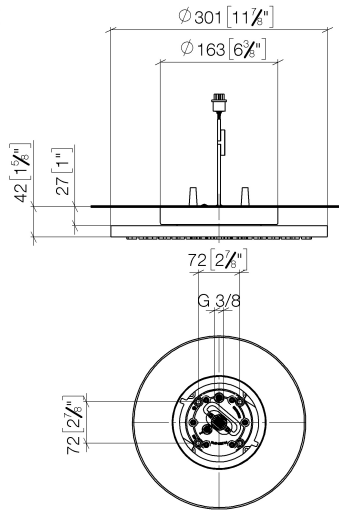

**Rain shower for surface-mounted ceiling installation with light 300 mm -
Brushed Bronze**

TARA

28 032 970

Fits: TARA, LISSÉ, VAIA, META

- rain shower Ø 300 mm
- PURE RAIN, max. flow rate 12 l/min (at 3 bar)
- PURIFY RAIN, max. flow rate 6 l/min (at 3 bar)
- Distance to ceiling from bottom edge of shower 40 mm
- with anti-scale system
- central LED Spot 3000 K
- Provided by customer: Light switch
- For simultaneous control of the jet types, we recommend the xTool thermostat module
- Not suitable for use in a steam room.

Required miscellaneous

Concealed ceiling installation box 35 042 970 90

**for surface-mounted ceiling
installation with light -**

- concealed rough parts
- min. recess depth 90 mm
- max. recess depth 115 mm
- 2x female thread 1/2" connections
- Input 100-240V AC 50-60Hz
- Output 350 mA SELV / Class II
- Provided by customer: Light switch

**Rain shower for surface-mounted ceiling installation with light 300 mm -
Brushed Bronze**

TARA

28 032 970
mm [inches]

Flow rate chart

Certificates

LGA_38400.

28 032 970

Spare parts list

No.	Item Number	Name	Quantity used	Delivery time
1	90 17 20 263 00 90	fixing set	1	2
2	90 24 03 309 01 90	connection	1	2
3	90 24 03 309 00 90	connection	1	2
4	90 10 01 225 00 90	electronic accessories	1	2