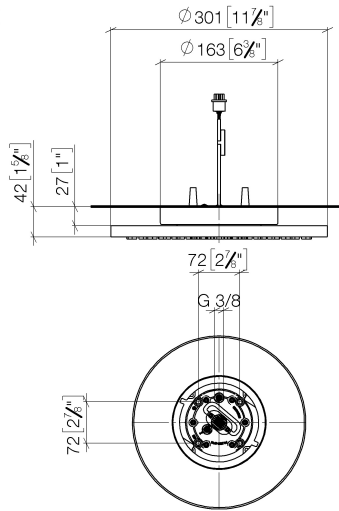

**Rain shower for surface-mounted ceiling installation with light 300 mm -
Brushed Champagne (22kt Gold)**

TARA

28 032 970

Fits: TARA, LISSÉ, VAIA, META

- rain shower Ø 300 mm
- PURE RAIN, max. flow rate 12 l/min (at 3 bar)
- PURIFY RAIN, max. flow rate 6 l/min (at 3 bar)
- Distance to ceiling from bottom edge of shower 40 mm
- with anti-scale system
- central LED Spot 3000 K
- Provided by customer: Light switch
- For simultaneous control of the jet types, we recommend the xTool thermostat module
- Not suitable for use in a steam room.

Required miscellaneous

Concealed ceiling installation box for surface-mounted ceiling installation with light - 35 042 970 90

- concealed rough parts
- min. recess depth 90 mm
- max. recess depth 115 mm
- 2x female thread 1/2" connections
- Input 100-240V AC 50-60Hz
- Output 350 mA SELV / Class II
- Provided by customer: Light switch

**Rain shower for surface-mounted ceiling installation with light 300 mm -
Brushed Champagne (22kt Gold)**

TARA

28 032 970
mm [inches]

Flow rate chart

Certificates

LGA_38400.

28 032 970

Spare parts list

No.	Item Number	Name	Quantity used	Delivery time
1	90 17 20 263 00 90	fixing set	1	2
2	90 24 03 309 01 90	connection	1	2
3	90 24 03 309 00 90	connection	1	2
4	90 10 01 225 00 90	electronic accessories	1	2