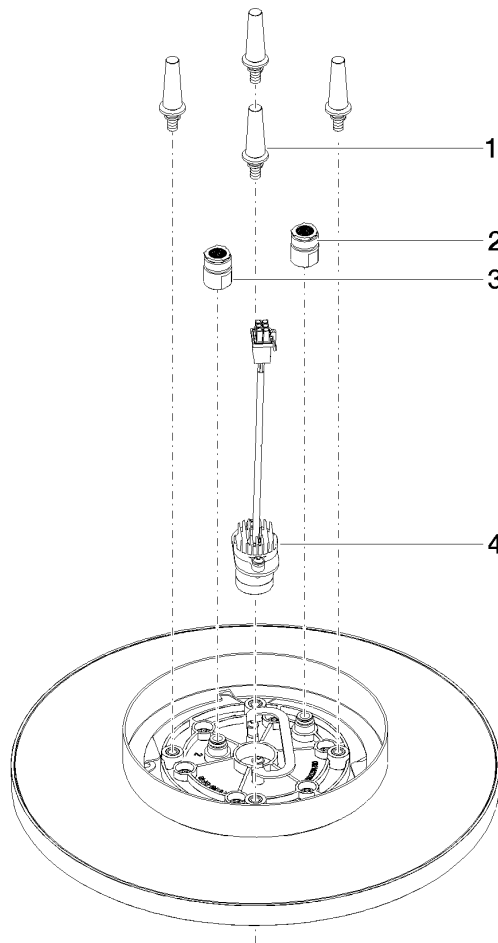

**Rain shower for surface-mounted ceiling installation with light 300 mm -
Brushed Champagne (22kt Gold)**

TARA

28 032 970

Fits: TARA, LISSÉ, VAIA, META

- rain shower Ø 300 mm
- PURE RAIN, max. flow rate 12 l/min (at 3 bar)
- PURIFY RAIN, max. flow rate 6 l/min (at 3 bar)
- Distance to ceiling from bottom edge of shower 40 mm
- with anti-scale system
- central LED Spot 3000 K
- Provided by customer: Light switch
- For simultaneous control of the jet types, we recommend the xTool thermostat module
- Not suitable for use in a steam room.

Required miscellaneous

Concealed ceiling installation box for surface-mounted ceiling installation with light - 35 042 970 90

- concealed rough parts
- min. recess depth 90 mm
- max. recess depth 115 mm
- 2x female thread 1/2" connections
- Input 100-240V AC 50-60Hz
- Output 350 mA SELV / Class II
- Provided by customer: Light switch

**Rain shower for surface-mounted ceiling installation with light 300 mm -
Brushed Champagne (22kt Gold)**

TARA

28 032 970
mm [inches]

Flow rate chart

Certificates

LGA_38400.

28 032 970

Spare parts list

No.	Item Number	Name	Quantity used	Delivery time
1	90 17 20 263 00 90	fixing set	1	2
2	90 24 03 309 01 90	connection	1	2
3	90 24 03 309 00 90	connection	1	2
4	90 10 01 225 00 90	electronic accessories	1	2