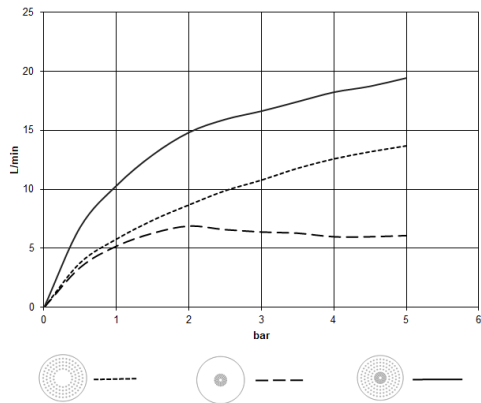

**Rain shower for surface-mounted ceiling installation with light 300 mm -
Brushed Champagne (22kt Gold)**

TARA

28 032 970

Fits: TARA, LISSÉ, VAIA, META

- rain shower Ø 300 mm
- PURE RAIN, max. flow rate 12 l/min (at 3 bar)
- PURIFY RAIN, max. flow rate 6 l/min (at 3 bar)
- Distance to ceiling from bottom edge of shower 40 mm
- with anti-scale system
- central LED Spot 3000 K
- Provided by customer: Light switch
- For simultaneous control of the jet types, we recommend the xTool thermostat module
- Not suitable for use in a steam room.

Required miscellaneous

Concealed ceiling installation box for surface-mounted ceiling installation with light - 35 042 970 90

- concealed rough parts
- min. recess depth 90 mm
- max. recess depth 115 mm
- 2x female thread 1/2" connections
- Input 100-240V AC 50-60Hz
- Output 350 mA SELV / Class II
- Provided by customer: Light switch

**Rain shower for surface-mounted ceiling installation with light 300 mm -
Brushed Champagne (22kt Gold)**

TARA

28 032 970
mm [inches]

Flow rate chart

Certificates

LGA_38400.

28 032 970

Spare parts list