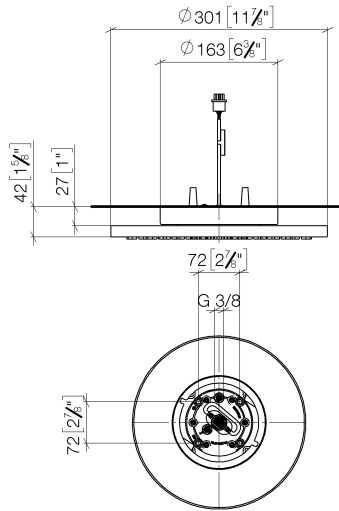

**Rain shower for surface-mounted ceiling installation with light 300 mm -
Champagne (22kt Gold)**

TARA

28 032 970

Fits: TARA, LISSÉ, VAIA, META

- rain shower Ø 300 mm
- PURE RAIN, max. flow rate 12 l/min (at 3 bar)
- PURIFY RAIN, max. flow rate 6 l/min (at 3 bar)
- Distance to ceiling from bottom edge of shower 40 mm
- with anti-scale system
- central LED Spot 3000 K
- Provided by customer: Light switch
- For simultaneous control of the jet types, we recommend the xTool thermostat module
- Not suitable for use in a steam room.

Required miscellaneous

**Concealed ceiling installation box 35 042 970 90
for surface-mounted ceiling
installation with light -**

- concealed rough parts
- min. recess depth 90 mm
- max. recess depth 115 mm
- 2x female thread 1/2" connections
- Input 100-240V AC 50-60Hz
- Output 350 mA SELV / Class II
- Provided by customer: Light switch

Rain shower for surface-mounted ceiling installation with light 300 mm -
Champagne (22kt Gold)

TARA

28 032 970
mm [inches]

Flow rate chart

Certificates

LGA_38400.

28 032 970

Spare parts list

No.	Item Number	Name	Quantity used	Delivery time
1	90 17 20 263 00 90	fixing set	1	2
2	90 24 03 309 01 90	connection	1	2
3	90 24 03 309 00 90	connection	1	2
4	90 10 01 225 00 90	electronic accessories	1	2