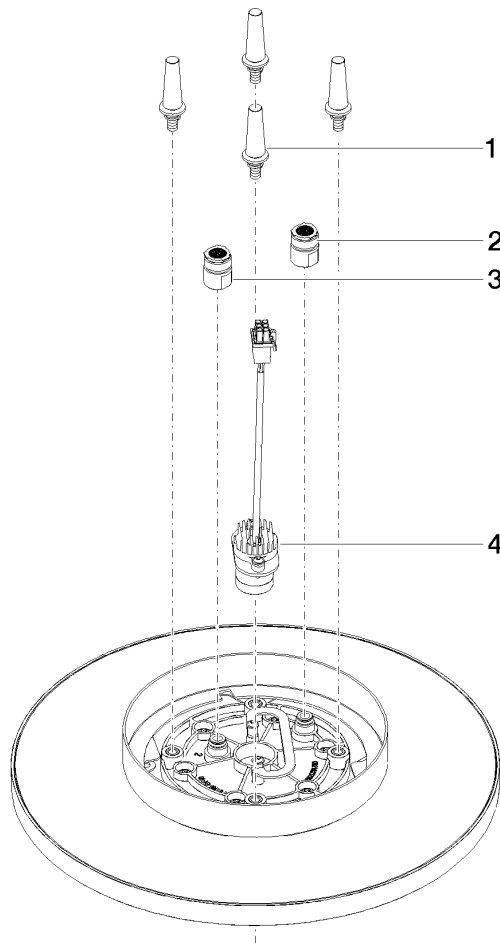

**Rain shower for surface-mounted ceiling installation with light 300 mm -
Champagne (22kt Gold)**

TARA

28 032 970

Fits: TARA, LISSÉ, VAIA, META

- rain shower Ø 300 mm
- PURE RAIN, max. flow rate 12 l/min (at 3 bar)
- PURIFY RAIN, max. flow rate 6 l/min (at 3 bar)
- Distance to ceiling from bottom edge of shower 40 mm
- with anti-scale system
- central LED Spot 3000 K
- Provided by customer: Light switch
- For simultaneous control of the jet types, we recommend the xTool thermostat module
- Not suitable for use in a steam room.

Required miscellaneous

**Concealed ceiling installation box 35 042 970 90
for surface-mounted ceiling
installation with light -**

- concealed rough parts
- min. recess depth 90 mm
- max. recess depth 115 mm
- 2x female thread 1/2" connections
- Input 100-240V AC 50-60Hz
- Output 350 mA SELV / Class II
- Provided by customer: Light switch

Rain shower for surface-mounted ceiling installation with light 300 mm -
Champagne (22kt Gold)

TARA

28 032 970
mm [inches]

Flow rate chart

Certificates

LGA_38400.

28 032 970

Spare parts list

No.	Item Number	Name	Quantity used	Delivery time
1	90 17 20 263 00 90	fixing set	1	2
2	90 24 03 309 01 90	connection	1	2
3	90 24 03 309 00 90	connection	1	2
4	90 10 01 225 00 90	electronic accessories	1	2