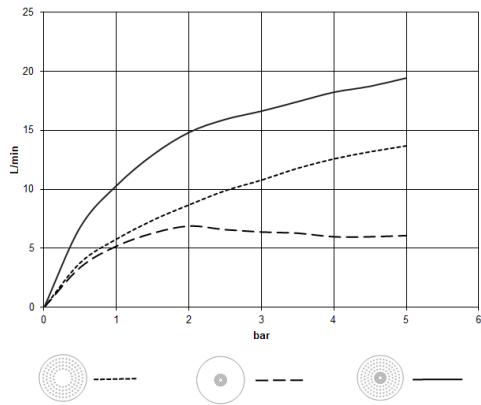

**Rain shower for surface-mounted ceiling installation with light 300 mm -
Champagne (22kt Gold)**

TARA

28 032 970

Fits: TARA, LISSÉ, VAIA, META

- rain shower Ø 300 mm
- PURE RAIN, max. flow rate 12 l/min (at 3 bar)
- PURIFY RAIN, max. flow rate 6 l/min (at 3 bar)
- Distance to ceiling from bottom edge of shower 40 mm
- with anti-scale system
- central LED Spot 3000 K
- Provided by customer: Light switch
- For simultaneous control of the jet types, we recommend the xTool thermostat module
- Not suitable for use in a steam room.

Required miscellaneous

**Concealed ceiling installation box 35 042 970 90
for surface-mounted ceiling
installation with light -**

- concealed rough parts
- min. recess depth 90 mm
- max. recess depth 115 mm
- 2x female thread 1/2" connections
- Input 100-240V AC 50-60Hz
- Output 350 mA SELV / Class II
- Provided by customer: Light switch

Rain shower for surface-mounted ceiling installation with light 300 mm -
Champagne (22kt Gold)

TARA

28 032 970
mm [inches]

Flow rate chart

Certificates

LGA_38400.

28 032 970

Spare parts list