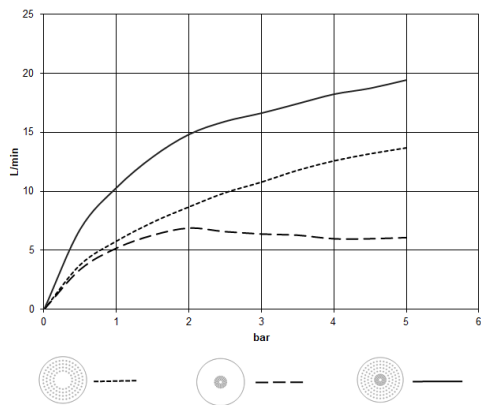

**Rain shower for surface-mounted ceiling installation with light 300 mm -
Brushed Chrome**

TARA

28 032 970

Fits: TARA, LISSÉ, VAIA, META

- rain shower Ø 300 mm
- PURE RAIN, max. flow rate 12 l/min (at 3 bar)
- PURIFY RAIN, max. flow rate 6 l/min (at 3 bar)
- Distance to ceiling from bottom edge of shower 40 mm
- with anti-scale system
- central LED Spot 3000 K
- Provided by customer: Light switch
- For simultaneous control of the jet types, we recommend the xTool thermostat module
- Not suitable for use in a steam room.

Required miscellaneous

**Concealed ceiling installation box 35 042 970 90
for surface-mounted ceiling
installation with light -**

- min. recess depth 90 mm
- max. recess depth 115 mm
- 2x female thread 1/2" connections
- Input 100-240V AC 50-60Hz
- concealed rough parts
- Output 350 mA SELV / Class II
- Provided by customer: Light switch

**Rain shower for surface-mounted ceiling installation with light 300 mm -
Brushed Chrome**

TARA

28 032 970
mm [inches]

Flow rate chart

Certificates

LGA_38400.

28 032 970

Spare parts list