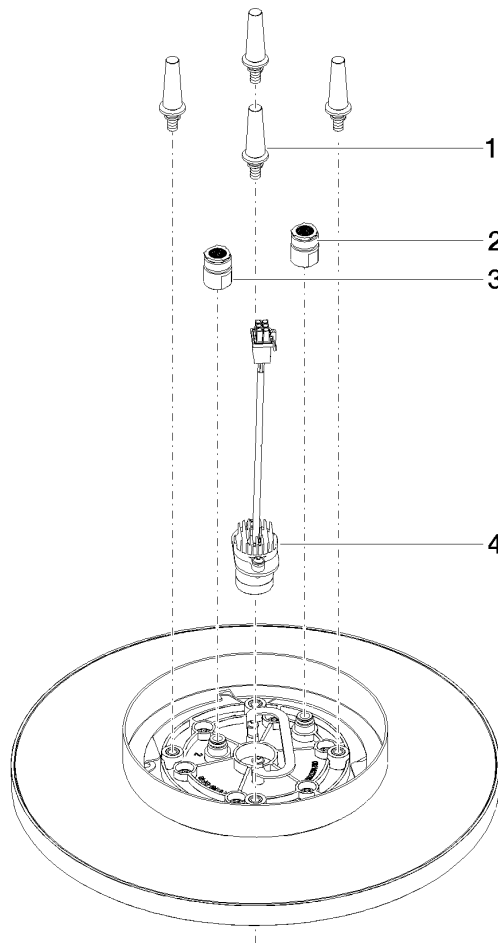

**Rain shower for surface-mounted ceiling installation with light 300 mm -
Brushed Chrome**

TARA

28 032 970

Fits: TARA, LISSÉ, VAIA, META

- rain shower Ø 300 mm
- PURE RAIN, max. flow rate 12 l/min (at 3 bar)
- PURIFY RAIN, max. flow rate 6 l/min (at 3 bar)
- Distance to ceiling from bottom edge of shower 40 mm
- with anti-scale system
- central LED Spot 3000 K
- Provided by customer: Light switch
- For simultaneous control of the jet types, we recommend the xTool thermostat module
- Not suitable for use in a steam room.

Required miscellaneous

**Concealed ceiling installation box 35 042 970 90
for surface-mounted ceiling
installation with light -**

- min. recess depth 90 mm
- max. recess depth 115 mm
- 2x female thread 1/2" connections
- Input 100-240V AC 50-60Hz
- concealed rough parts
- Output 350 mA SELV / Class II
- Provided by customer: Light switch

**Rain shower for surface-mounted ceiling installation with light 300 mm -
Brushed Chrome**

TARA

28 032 970
mm [inches]

Flow rate chart

Certificates

LGA_38400.

28 032 970

Spare parts list

No.	Item Number	Name	Quantity used	Delivery time
1	90 17 20 263 00 90	fixing set	1	2
2	90 24 03 309 01 90	connection	1	2
3	90 24 03 309 00 90	connection	1	2
4	90 10 01 225 00 90	electronic accessories	1	2