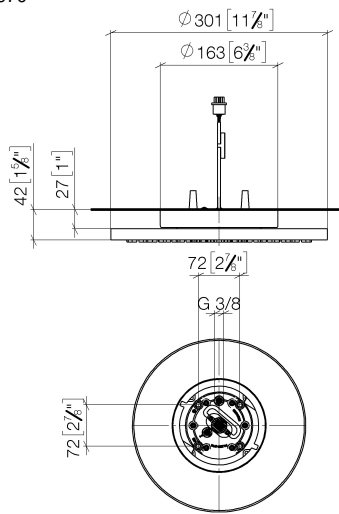

**Rain shower for surface-mounted ceiling installation with light 300 mm -
Brushed Chrome**

TARA

28 032 970

Fits: TARA, LISSÉ, VAIA, META

- rain shower Ø 300 mm
- PURE RAIN, max. flow rate 12 l/min (at 3 bar)
- PURIFY RAIN, max. flow rate 6 l/min (at 3 bar)
- Distance to ceiling from bottom edge of shower 40 mm
- with anti-scale system
- central LED Spot 3000 K
- Provided by customer: Light switch
- For simultaneous control of the jet types, we recommend the xTool thermostat module
- Not suitable for use in a steam room.

Required miscellaneous

**Concealed ceiling installation box 35 042 970 90
for surface-mounted ceiling
installation with light -**

- min. recess depth 90 mm
- max. recess depth 115 mm
- 2x female thread 1/2" connections
- Input 100-240V AC 50-60Hz
- concealed rough parts
- Output 350 mA SELV / Class II
- Provided by customer: Light switch

**Rain shower for surface-mounted ceiling installation with light 300 mm -
Brushed Chrome**

TARA

28 032 970
mm [inches]

Flow rate chart

Certificates

LGA_38400.

28 032 970

Spare parts list

No.	Item Number	Name	Quantity used	Delivery time
1	90 17 20 263 00 90	fixing set	1	2
2	90 24 03 309 01 90	connection	1	2
3	90 24 03 309 00 90	connection	1	2
4	90 10 01 225 00 90	electronic accessories	1	2