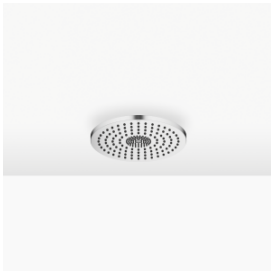

**Rain shower for surface-mounted ceiling installation with light 300 mm -
Brushed Chrome**

TARA

28 032 970

Fits: TARA, LISSÉ, VAIA, META

- rain shower Ø 300 mm
- PURE RAIN, max. flow rate 12 l/min (at 3 bar)
- PURIFY RAIN, max. flow rate 6 l/min (at 3 bar)
- Distance to ceiling from bottom edge of shower 40 mm
- with anti-scale system
- central LED Spot 3000 K
- Provided by customer: Light switch
- For simultaneous control of the jet types, we recommend the xTool thermostat module
- Not suitable for use in a steam room.

includes light bulbs with a Class F energy efficiency

includes light bulbs with a Class F energy efficiency

	Brushed Chrome	28 032 970-93
	Chrome	28 032 970-00
	Brushed Platinum	28 032 970-06
	Platinum	28 032 970-08
	Dark Chrome	28 032 970-19
	Light Gold	28 032 970-26
	Brushed Light Gold	28 032 970-27
	Brushed Durabronze (23kt Gold)	28 032 970-28
	Matte Black	28 032 970-33
	Brushed Bronze	28 032 970-42
	Brushed Champagne (22kt Gold)	28 032 970-46
	Champagne (22kt Gold)	28 032 970-47
	Brushed Dark Platinum	28 032 970-99

Required miscellaneous

**Concealed ceiling installation box 35 042 970 90
for surface-mounted ceiling
installation with light -**

- min. recess depth 90 mm
- max. recess depth 115 mm
- 2x female thread 1/2" connections
- Input 100-240V AC 50-60Hz
- concealed rough parts
- Output 350 mA SELV / Class II
- Provided by customer: Light switch

**Rain shower for surface-mounted ceiling installation with light 300 mm -
Brushed Chrome**

TARA

28 032 970
mm [inches]

Flow rate chart

Certificates

LGA_38400.

28 032 970

Spare parts list