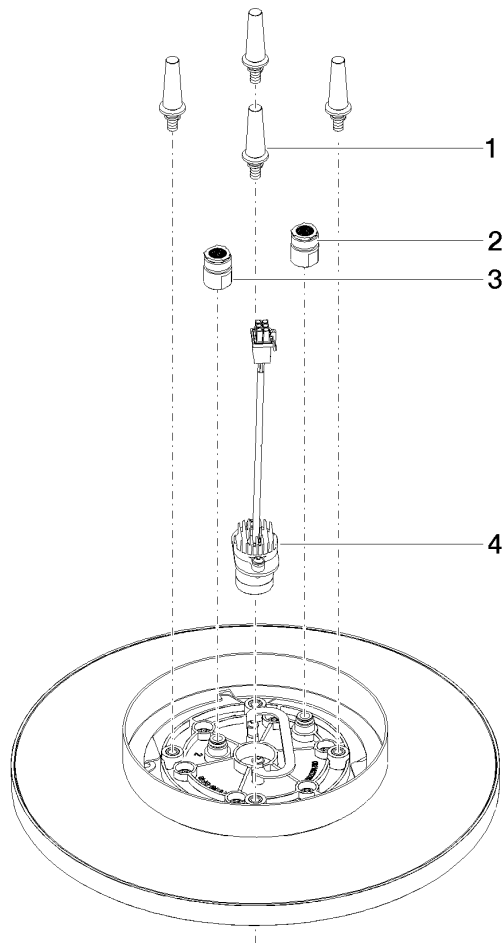

Rain shower for surface-mounted ceiling installation with light 300 mm - Brushed Dark Platinum

28 032 970 Product version from 5/1/2022

- rain shower Ø 300 mm
- PURE RAIN, max. flow rate 12 l/min (at 3 bar)
- PURIFY RAIN, max. flow rate 6 l/min (at 3 bar)
- Distance to ceiling from bottom edge of shower 40 mm
- with anti-scale system

Rain shower for surface-mounted ceiling installation with light 300 mm - Brushed Dark Platinum

28 032 970 Product version from 5/1/2022
mm [inches]

Flow rate chart

Codes & Standards

DIN 4109

ISO 3822

Scottish Water
Byelaws

UK Water Supply
Regulations

Ü-Zeichen

Rain shower for surface-mounted ceiling installation with light 300 mm - Brushed Dark Platinum

28 032 970 Product version from 5/1/2022

Certificates

LGA_38

WRAS_240502

**Rain shower for surface-mounted ceiling installation with light 300 mm -
Brushed Dark Platinum**

28 032 970 Product version from 5/1/2022

Spare parts list

No.	Item Number	Name	Quantity used	Delivery time
1	90 17 20 263 00 90	fixing set	1	2
2	90 24 03 309 01 90	connection	1	2
3	90 24 03 309 00 90	connection	1	2
4	90 10 01 225 00 90	electronic accessories	1	2