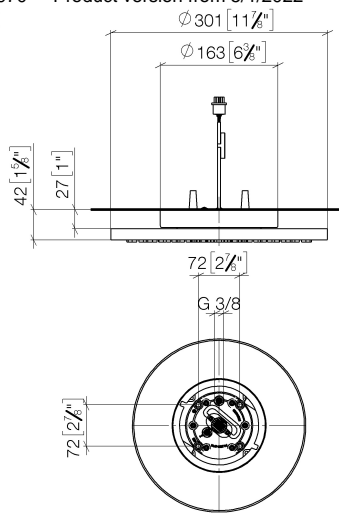

Rain shower for surface-mounted ceiling installation with light 300 mm - Brushed Dark Platinum

28 032 970 Product version from 5/1/2022

- rain shower Ø 300 mm
- PURE RAIN, max. flow rate 12 l/min (at 3 bar)
- PURIFY RAIN, max. flow rate 6 l/min (at 3 bar)
- Distance to ceiling from bottom edge of shower 40 mm
- with anti-scale system

Required miscellaneous

Concealed ceiling installation box 35 042 970 90 for surface-mounted ceiling installation with light -

- min. recess depth mm
- max. recess depth mm
- 2x female thread 1/2" connections
- Input 100-240V AC 50-60Hz
- concealed rough parts
- Output 350 mA SELV / Class 2
- Provided by customer: Light switch

Rain shower for surface-mounted ceiling installation with light 300 mm - Brushed Dark Platinum

28 032 970 Product version from 5/1/2022
mm [inches]

Flow rate chart

Codes & Standards

DIN 4109

ISO 3822

Scottish Water
Byelaws