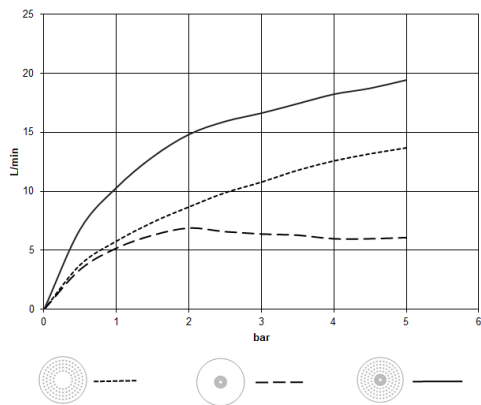

Flow rate chart

Codes & Standards

DIN 4109

ISO 3822

Scottish Water
Byelaws

UK Water Supply
Regulations

Ü-Zeichen