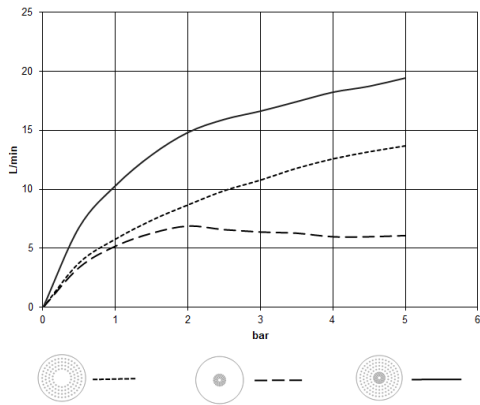

Required miscellaneous

Concealed ceiling installation box for recessed ceiling installation with light - 35 034 970 90

- concealed rough parts
- flush-mounted reflection box Ø 360 mm RAL 9003 signal white
- recess depth mm
- 2x female thread " outlet
- Input 100-240V AC 50-60Hz
- Output 12V DC SELV / Class 2
- ZigBee Light Link RGBW controller

Rain shower for recessed ceiling installation with light 300 mm - Light Gold

28 034 970 Product version from 5/1/2022

mm [inches]

Flow rate chart

Codes & Standards

DIN 4109

ISO 3822

Scottish Water
Byelaws