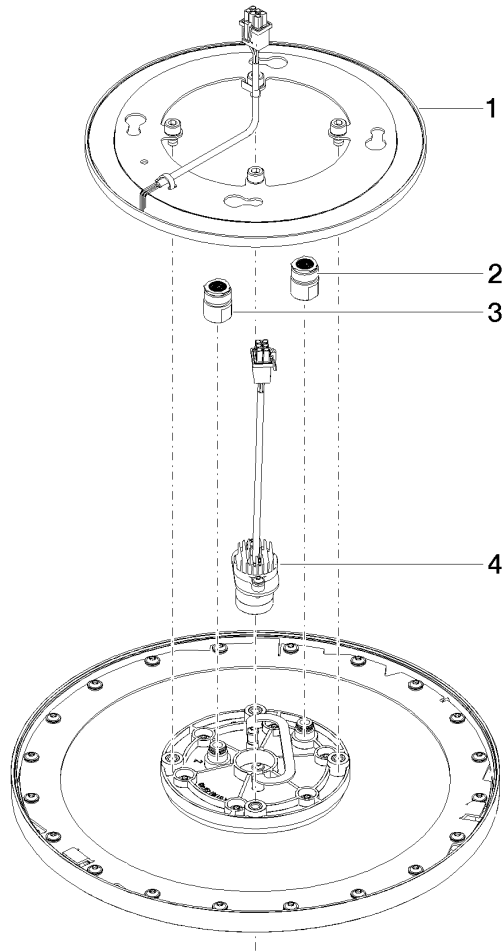

Required miscellaneous

Concealed ceiling installation box for recessed ceiling installation with light - 35 034 970 90

- concealed rough parts
- flush-mounted reflection box Ø 360 mm RAL 9003 signal white
- recess depth mm
- 2x female thread " outlet
- Input 100-240V AC 50-60Hz
- Output 12V DC SELV / Class 2
- ZigBee Light Link RGBW controller

Rain shower for recessed ceiling installation with light 300 mm - Light Gold

28 034 970 Product version from 5/1/2022

mm [inches]

Flow rate chart

Codes & Standards

DIN 4109

ISO 3822

Scottish Water
Byelaws

UK Water Supply
Regulations

Ü-Zeichen

Rain shower for recessed ceiling installation with light 300 mm - Light Gold

28 034 970 Product version from 5/1/2022

Certificates

LGA_38

WRAS_240502

Rain shower for recessed ceiling installation with light 300 mm - Light Gold

28 034 970 Product version from 5/1/2022

Spare parts list

No.	Item Number	Name	Quantity used	Delivery time
1	90 10 01 221 00 90	electronic accessories	1	2
2	90 24 03 309 01 90	connection	1	2
3	90 24 03 309 00 90	connection	1	2
4	90 10 01 225 00 90	electronic accessories	1	2