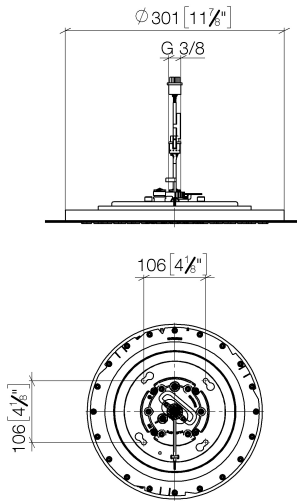

Rain shower for recessed ceiling installation with light 300 mm - Light Gold

28 034 970 Product version from 5/1/2022

- rain shower Ø 300 mm
- PURE RAIN, max. flow rate 12 l/min (at 3 bar)
- PURIFY RAIN, max. flow rate 6 l/min (at 3 bar)
- min. recess depth 137 mm
- with anti-scale system

Required miscellaneous

Concealed ceiling installation box for recessed ceiling installation with light - 35 034 970 90

- concealed rough parts
- flush-mounted reflection box Ø 360 mm RAL 9003 signal white
- recess depth mm
- 2x female thread " outlet
- Input 100-240V AC 50-60Hz
- Output 12V DC SELV / Class 2
- ZigBee Light Link RGBW controller

Rain shower for recessed ceiling installation with light 300 mm - Light Gold

28 034 970 Product version from 5/1/2022

mm [inches]

Flow rate chart

Codes & Standards

DIN 4109

ISO 3822

Scottish Water
Byelaws