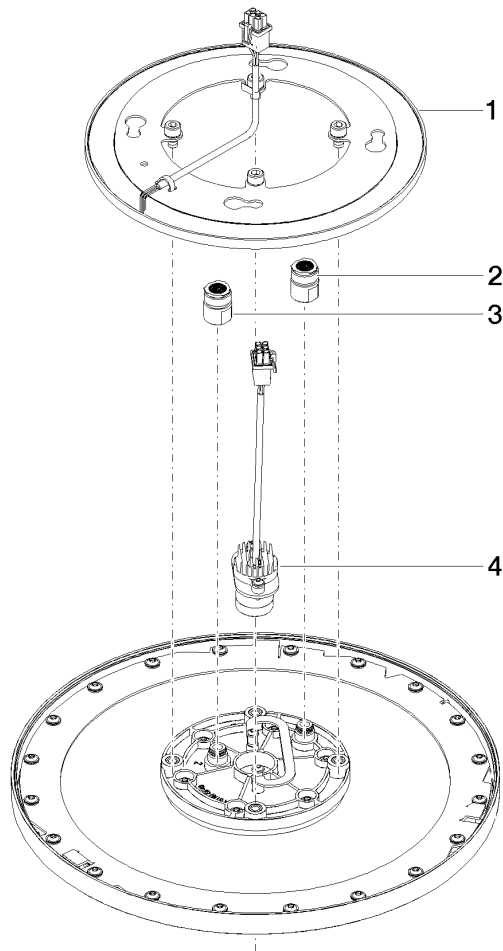

Required miscellaneous

Concealed ceiling installation box for recessed ceiling installation with light - 35 034 970 90

- concealed rough parts
- flush-mounted reflection box Ø 360 mm RAL 9003 signal white
- recess depth mm
- 2x female thread " outlet
- Input 100-240V AC 50-60Hz
- Output 12V DC SELV / Class 2
- ZigBee Light Link RGBW controller

**Rain shower for recessed ceiling installation with light 300 mm - Brushed
Champagne (22kt Gold)**

28 034 970 Product version from 5/1/2022
mm [inches]

Flow rate chart

Codes & Standards

DIN 4109

ISO 3822

Scottish Water
Byelaws

UK Water Supply
Regulations

Ü-Zeichen

Rain shower for recessed ceiling installation with light 300 mm - Brushed Champagne (22kt Gold)

28 034 970 Product version from 5/1/2022

Certificates

LGA_38

WRAS_240502

**Rain shower for recessed ceiling installation with light 300 mm - Brushed
Champagne (22kt Gold)**

28 034 970 Product version from 5/1/2022

Spare parts list

No.	Item Number	Name	Quantity used	Delivery time
1	90 10 01 221 00 90	electronic accessories	1	2
2	90 24 03 309 01 90	connection	1	2
3	90 24 03 309 00 90	connection	1	2
4	90 10 01 225 00 90	electronic accessories	1	2