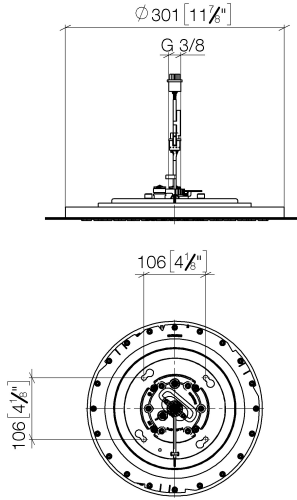

Rain shower for recessed ceiling installation with light 300 mm - Brushed Champagne (22kt Gold)

28 034 970 Product version from 5/1/2022

- rain shower Ø 300 mm
- PURE RAIN, max. flow rate 12 l/min (at 3 bar)
- PURIFY RAIN, max. flow rate 6 l/min (at 3 bar)
- min. recess depth 137 mm
- with anti-scale system

Required miscellaneous

Concealed ceiling installation box for recessed ceiling installation with light - 35 034 970 90

- concealed rough parts
- flush-mounted reflection box Ø 360 mm RAL 9003 signal white
- recess depth mm
- 2x female thread " outlet
- Input 100-240V AC 50-60Hz
- Output 12V DC SELV / Class 2
- ZigBee Light Link RGBW controller

**Rain shower for recessed ceiling installation with light 300 mm - Brushed
Champagne (22kt Gold)**

28 034 970 Product version from 5/1/2022
mm [inches]

Flow rate chart

Codes & Standards

DIN 4109

ISO 3822

Scottish Water
Byelaws

UK Water Supply
Regulations

Ü-Zeichen

Rain shower for recessed ceiling installation with light 300 mm - Brushed Champagne (22kt Gold)

28 034 970 Product version from 5/1/2022

Certificates

LGA_38

WRAS_240502