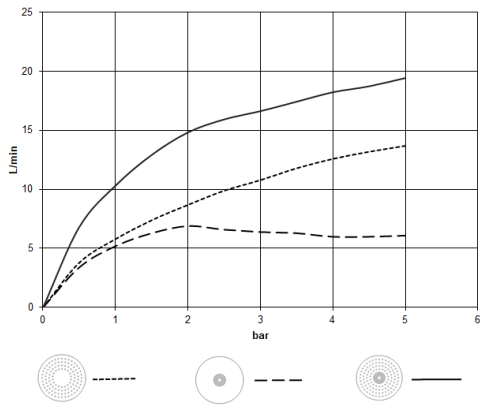

Required miscellaneous

Concealed ceiling installation box for recessed ceiling installation with light - 35 034 970 90

- concealed rough parts
- flush-mounted reflection box Ø 360 mm RAL 9003 signal white
- recess depth mm
- 2x female thread " outlet
- Input 100-240V AC 50-60Hz
- Output 12V DC SELV / Class 2
- ZigBee Light Link RGBW controller

**Rain shower for recessed ceiling installation with light 300 mm - Brushed
Champagne (22kt Gold)**

28 034 970 Product version from 5/1/2022
mm [inches]

Flow rate chart

Codes & Standards

DIN 4109

ISO 3822

Scottish Water
Byelaws